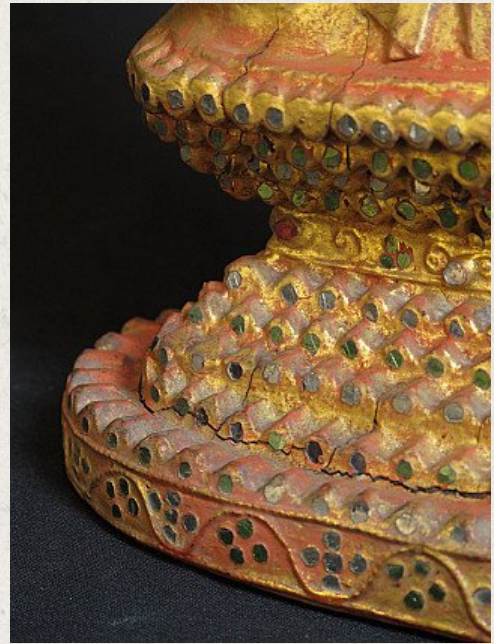

See on
website