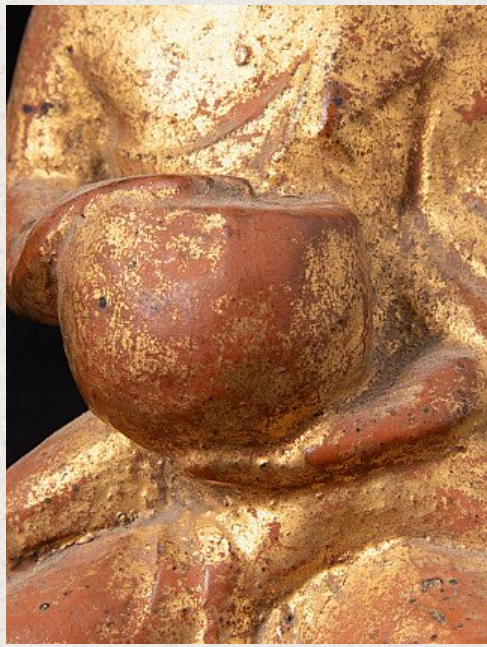

[See on website](#)