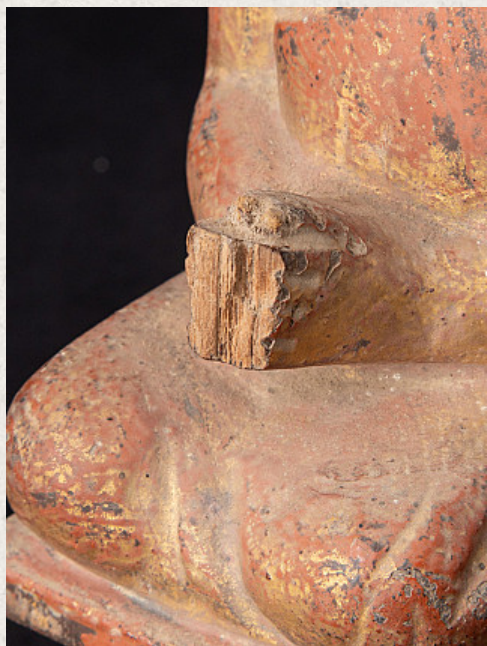

See on website