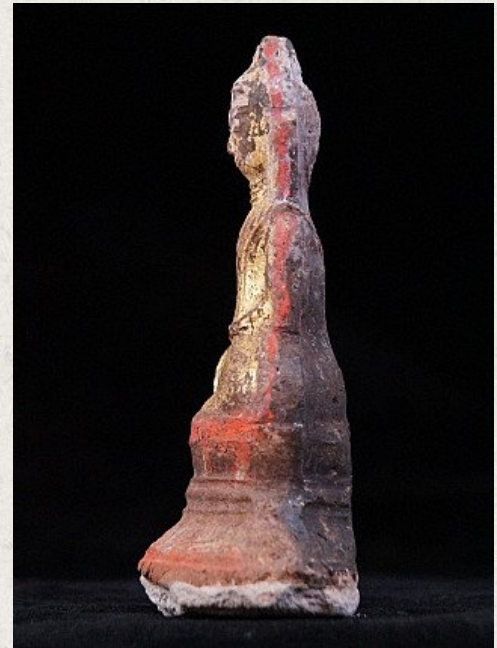

Antique Buddha Amulet

- Material: Clay
- 8 cm high
- Shan (Tai Yai) style
- Bhumisparsha mudra
- 19th century
- Gilt with 24 krt. gold leaf
- Originating from Burma
- Nr. 2356-53

Asian art

Rielerweg 71-73

7416 ZB Deventer

The Netherlands

www.burmese-art.com

info@burmese-art.com

+31-6-22192241