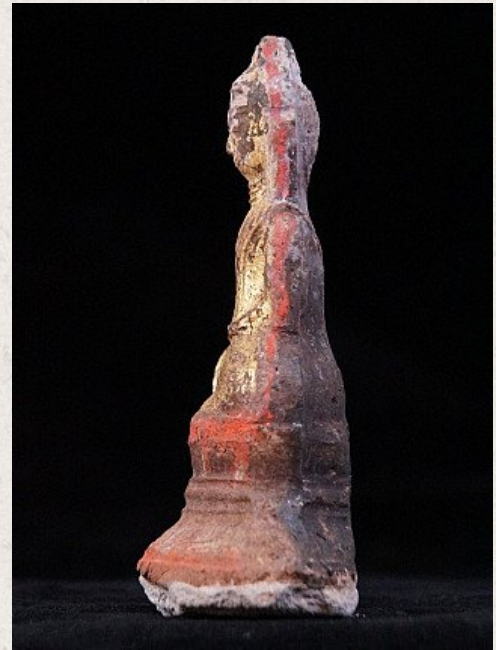

Antique Buddha Amulet

- Material: Clay
- 8 cm high
- Shan (Tai Yai) style
- Bhumisparsha mudra
- 19th century
- Gilt with 24 krt. gold leaf
- Originating from Burma
- Nr. 2356-53

Asian art

Rielerweg 71-73

7416 ZB Deventer

The Netherlands

www.burmese-art.com

info@burmese-art.com

+31-6-22192241