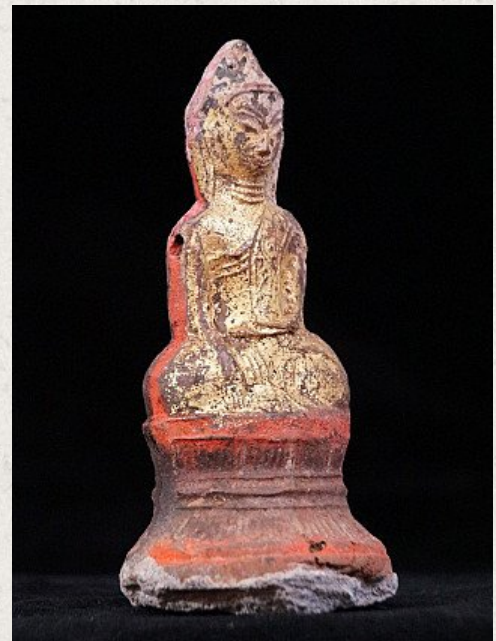

Antique Buddha Amulet

- Material: Clay
- 8 cm high
- Shan (Tai Yai) style
- Bhumisparsha mudra
- 19th century
- Gilt with 24 krt. gold leaf
- Originating from Burma
- Nr. 2356-53

Asian art

Rielerweg 71-73

7416 ZB Deventer

The Netherlands

www.burmese-art.com

info@burmese-art.com

+31-6-22192241