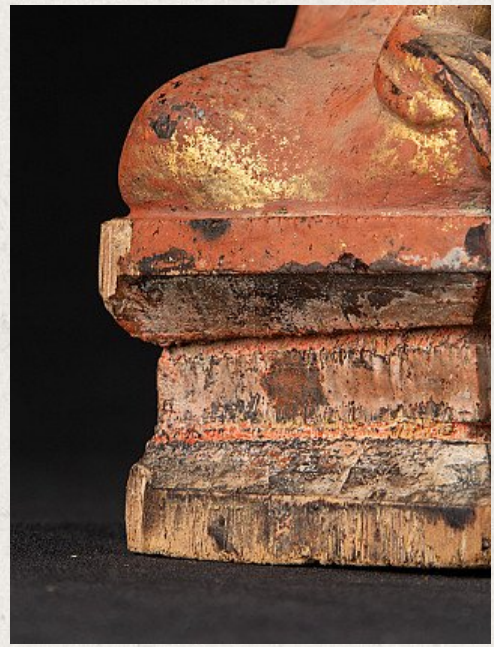

[See on website](#)