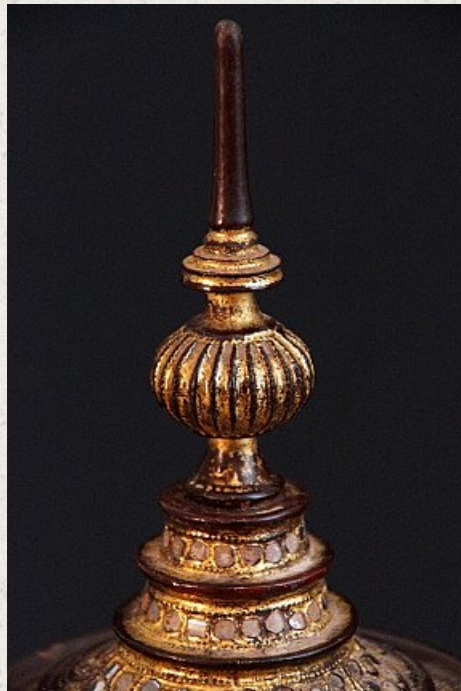

Antique Burmese offering vessel

- Material : wood
- 43 cm high
- 20 cm diameter
- Mandalay style
- 19th century
- Gilt with 24 krt. gold leaf
- Originating from Burma
- Nr. 2354-7

Asian art

Rielerweg 71-73

7416 ZB Deventer

The Netherlands

www.burmese-art.com

info@burmese-art.com

+31-6-22192241