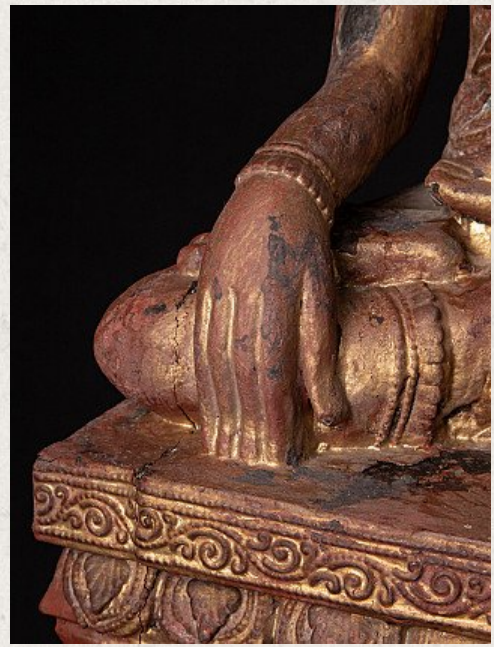

[See on website](#)