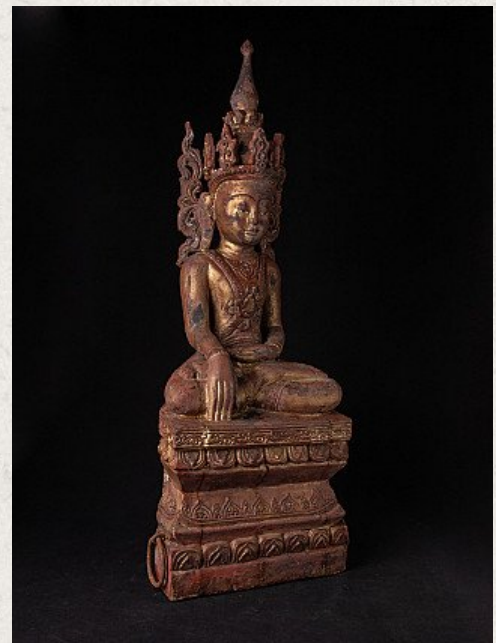

Antique Burmese Shan Buddha statue

- Material : wood
- 85 cm high
- 32 cm wide and 18,5 cm deep
- Shan (Tai Yai) style
- Bhumisparsha mudra
- 19th century
- Originating from Burma
- Nr. 2352-9

Asian art

Rielerweg 71-73

7416 ZB Deventer

The Netherlands

www.burmese-art.com

info@burmese-art.com

+31-6-22192241