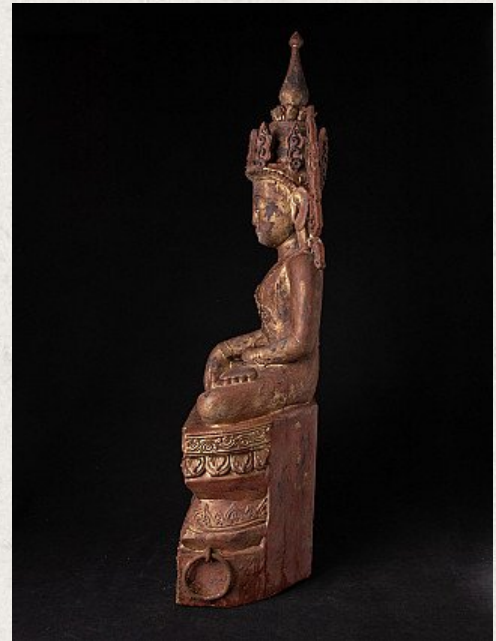

Antique Burmese Shan Buddha statue

- Material : wood
- 85 cm high
- 32 cm wide and 18,5 cm deep
- Shan (Tai Yai) style
- Bhumisparsha mudra
- 19th century
- Originating from Burma
- Nr. 2352-9

Asian art

Rielerweg 71-73

7416 ZB Deventer

The Netherlands

www.burmese-art.com

info@burmese-art.com

+31-6-22192241