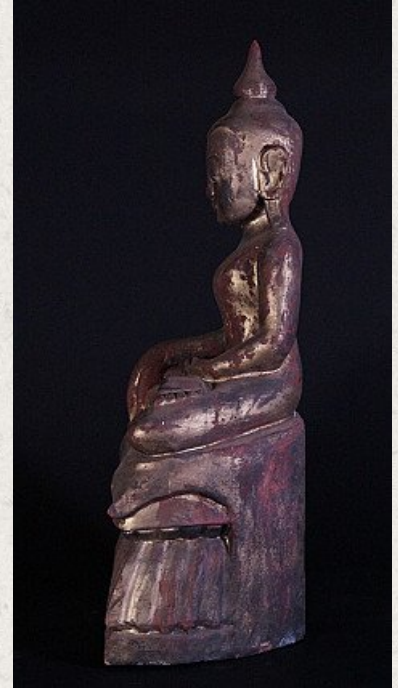

Antique Burmese Buddha statue

- Material : wood
- 62 cm high
- 29,5 cm wide
- With traces of the original 24 krt. gilding
- Shan (Tai Yai) style
- Bhumisparsha mudra
- Late 19th / early 20th century
- Originating from Burma
- Nr: 2352-5

Asian art

Rielerweg 71-73

7416 ZB Deventer

The Netherlands

www.burmese-art.com

info@burmese-art.com

+31-6-22192241