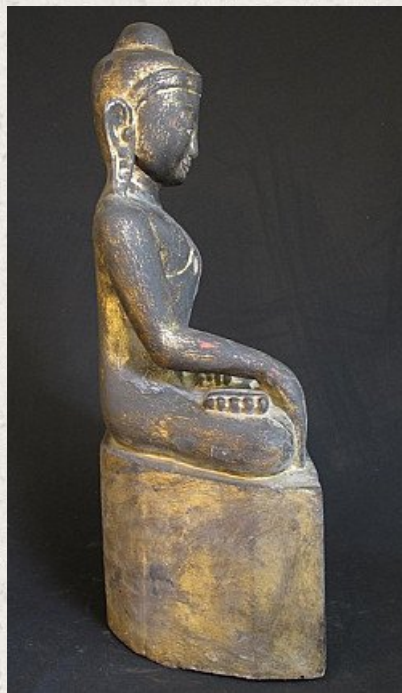

Antique Burmese Buddha

- Material : wood
- 59 cm high
- Shan (Tai Yai) style
- Bhumisparsha mudra
- 19th century
- Partly goldplated with 24 krt. gold
- Originating from Burma
- Nr. 2352-4

Asian art

Rielerweg 71-73

7416 ZB Deventer

The Netherlands

www.burmese-art.com

info@burmese-art.com

+31-6-22192241