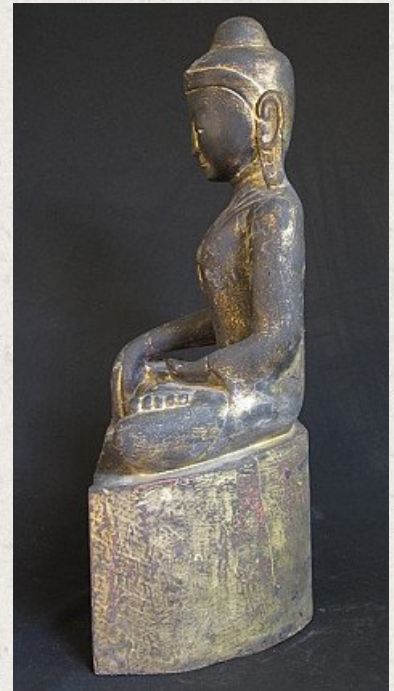

Antique Burmese Buddha

- Material : wood
- 59 cm high
- Shan (Tai Yai) style
- Bhumisparsha mudra
- 19th century
- Partly goldplated with 24 krt. gold
- Originating from Burma
- Nr. 2352-4

Asian art

Rielerweg 71-73

7416 ZB Deventer

The Netherlands

www.burmese-art.com

info@burmese-art.com

+31-6-22192241