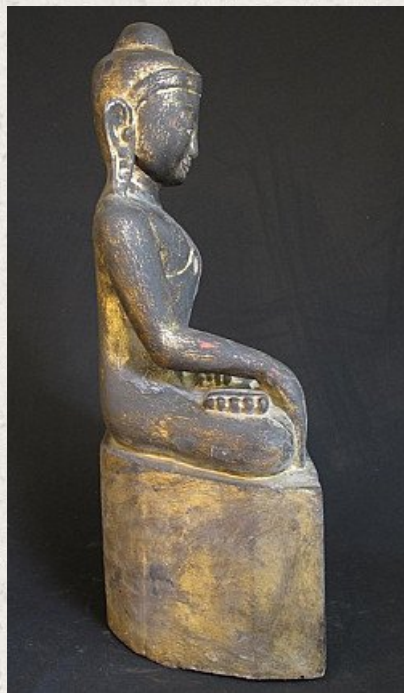

Antique Burmese Buddha

- Material : wood
- 59 cm high
- Shan (Tai Yai) style
- Bhumisparsha mudra
- 19th century
- Partly goldplated with 24 krt. gold
- Originating from Burma
- Nr. 2352-4

Asian art

Rielerweg 71-73

7416 ZB Deventer

The Netherlands

www.burmese-art.com

info@burmese-art.com

+31-6-22192241