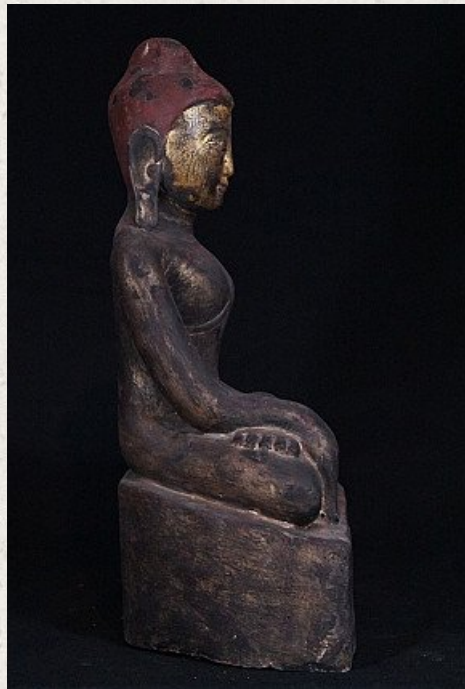

Antique Burmese Buddha statue

- Material : wood
- 51,5 cm high
- 30 cm wide
- Gilded with 24 krt. gold
- Shan (Tai Yai) style
- Bhumisparsha mudra
- Late 19th century
- Originating from Burma
- Nr: 2352-3

Asian art

Rielerweg 71-73

7416 ZB Deventer

The Netherlands

www.burmese-art.com

info@burmese-art.com

+31-6-22192241