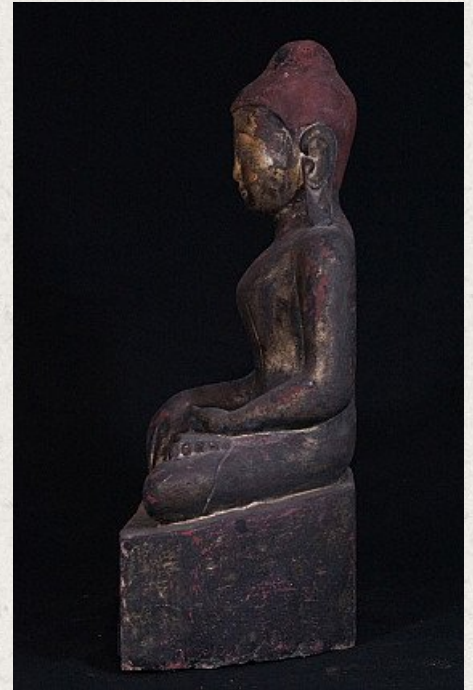

Antique Burmese Buddha statue

- Material : wood
- 51,5 cm high
- 30 cm wide
- Gilded with 24 krt. gold
- Shan (Tai Yai) style
- Bhumisparsha mudra
- Late 19th century
- Originating from Burma
- Nr: 2352-3

Asian art

Rielerweg 71-73

7416 ZB Deventer

The Netherlands

www.burmese-art.com

info@burmese-art.com

+31-6-22192241