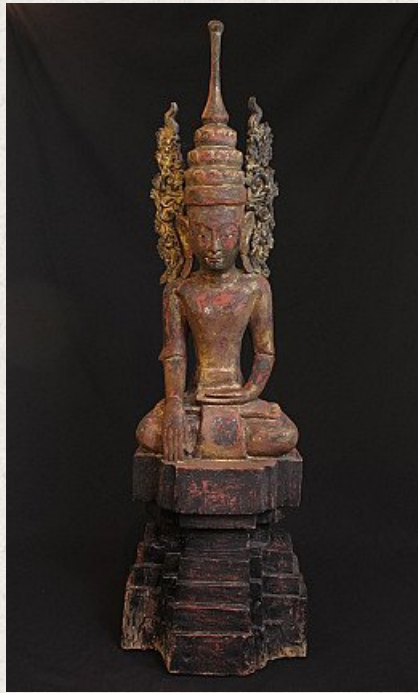

Large crowned Buddha

- Material : wood
- 117 cm high
- Shan (Tai Yai) style
- Bhumisparsha mudra
- 19th century
- Few traces of 24 krt. gold can be found on the Buddha
- Originating from Burma
- Nr. 2352-13

Asian art

Rielerweg 71-73

7416 ZB Deventer

The Netherlands

www.burmese-art.com

info@burmese-art.com

+31-6-22192241