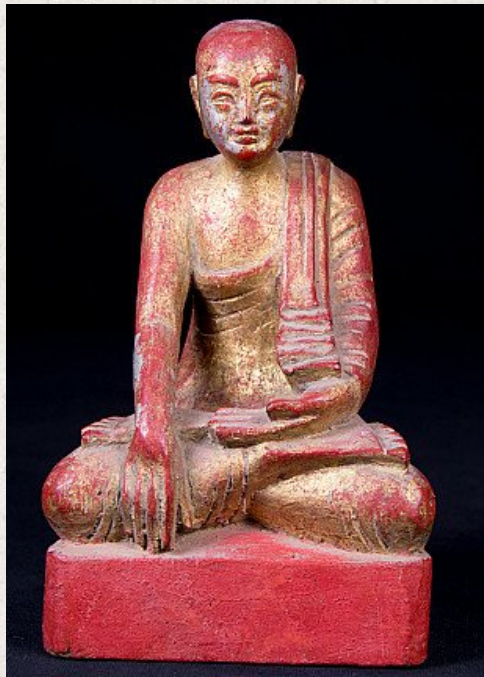

Antique Burmese monk statue

- Material : wood
- 17 cm high
- 10,5 cm wide and 8,5 cm deep
- Gilded with 24 krt. gold
- Mandalay style
- Bhumisparsha mudra
- Early 19th century
- Monk statues with this mudra are quite rare - A very good piece !
- Originating from Burma
- Nr. 2350-3

Asian art

Rielerweg 71-73

7416 ZB Deventer

The Netherlands

www.burmese-art.com

info@burmese-art.com

+31-6-22192241