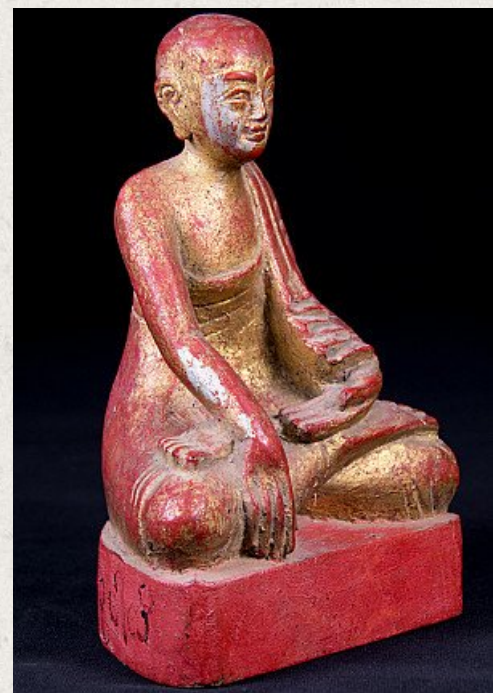

Antique Burmese monk statue

- Material : wood
- 17 cm high
- 10,5 cm wide and 8,5 cm deep
- Gilded with 24 krt. gold
- Mandalay style
- Bhumisparsha mudra
- Early 19th century
- Monk statues with this mudra are quite rare - A very good piece !
- Originating from Burma
- Nr. 2350-3

Asian art

Rielerweg 71-73

7416 ZB Deventer

The Netherlands

www.burmese-art.com

info@burmese-art.com

+31-6-22192241