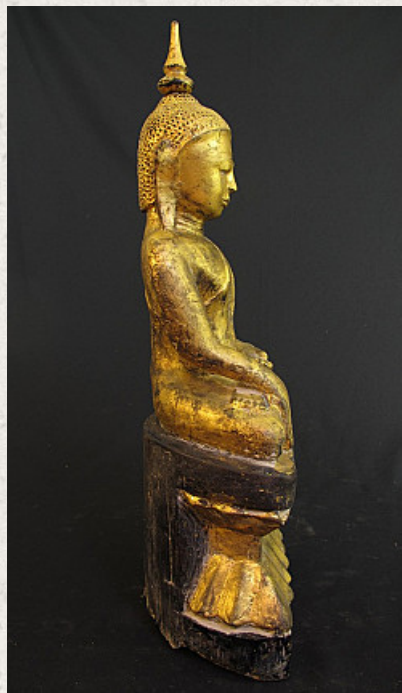

Antique Shan Buddha

- Material : wood
- 54,5 cm high
- Shan (Tai Yai) style
- Bhumisparsha mudra
- 18th century
- Goldplated with 24 krt. gold
- Originating from Burma
- Nr. 2347-9

Asian art

Rielerweg 71-73

7416 ZB Deventer

The Netherlands

www.burmese-art.com

info@burmese-art.com

+31-6-22192241