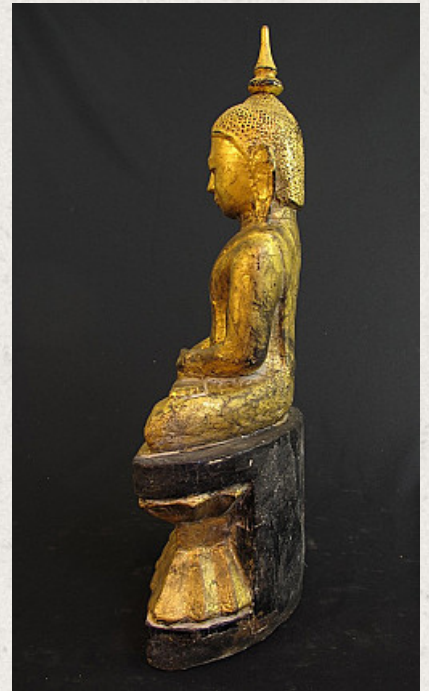

Antique Shan Buddha

- Material : wood
- 54,5 cm high
- Shan (Tai Yai) style
- Bhumisparsha mudra
- 18th century
- Goldplated with 24 krt. gold
- Originating from Burma
- Nr. 2347-9

Asian art

Rielerweg 71-73

7416 ZB Deventer

The Netherlands

www.burmese-art.com

info@burmese-art.com

+31-6-22192241