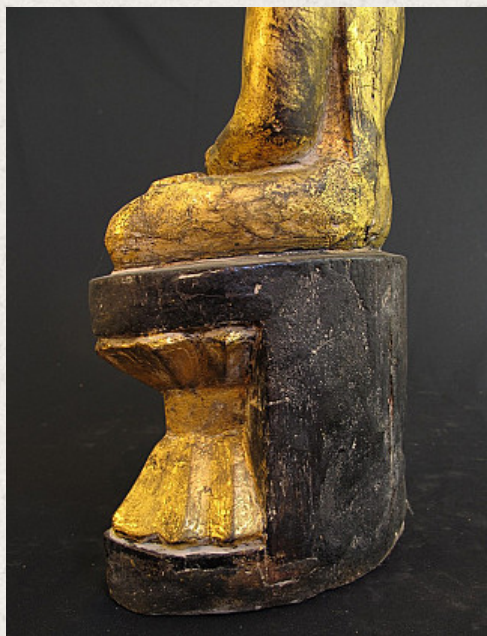

See on website