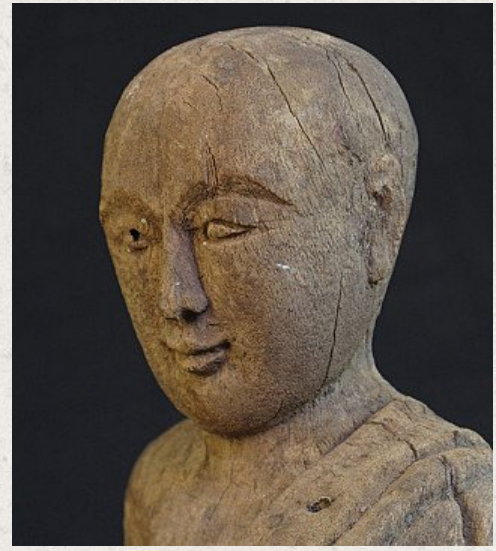

[See on website](#)