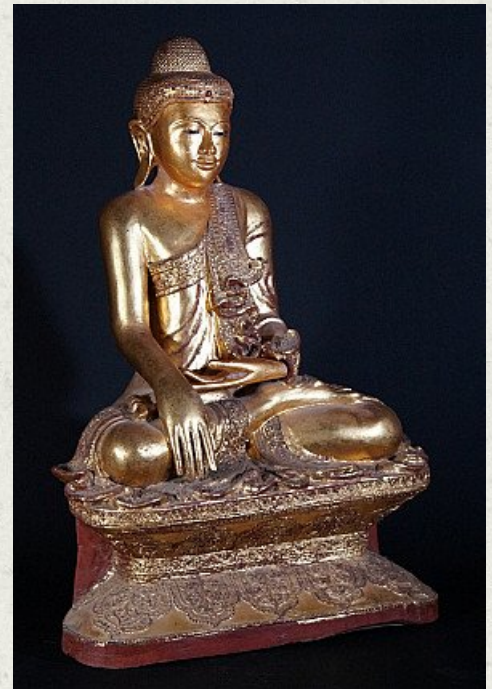

Old Burmese Mandalay Buddha statue

- Material : wood
- 75 cm high
- 49 cm wide - 32 cm deep
- Mandalay style
- Bhumisparsha mudra
- Middle 20th century
- With porcelain eyes
- Originating from Burma
- Nr: 2338-4

Asian art

Rielerweg 71-73

7416 ZB Deventer

The Netherlands

www.burmese-art.com

info@burmese-art.com

+31-6-22192241