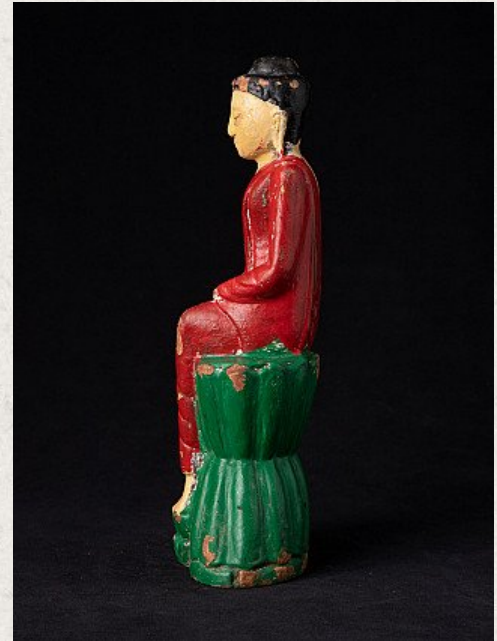

Old wooden Buddha statue

- Material : wood
- 24,9 cm high
- 10 cm wide and 6,7 cm deep
- Middle 20th century
- Originating from Burma
- Nr: 2331-1

Asian art

Rielerweg 71-73

7416 ZB Deventer

The Netherlands

www.burmese-art.com

info@burmese-art.com

+31-6-22192241