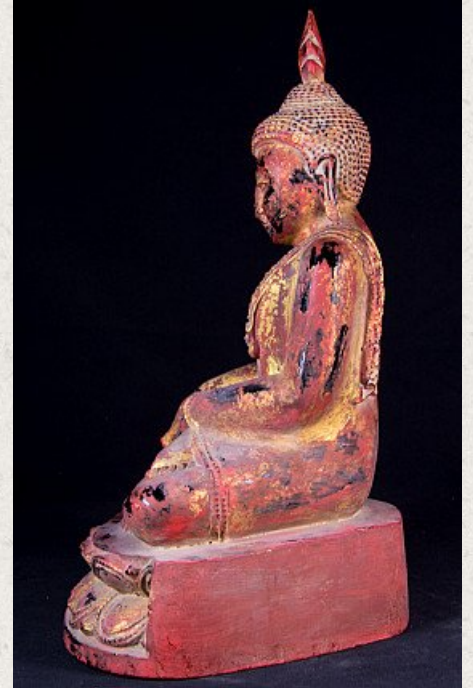

Old wooden Buddha statue

- Material : wood
- 38 cm high
- 25 cm wide and 21 cm deep
- Ava style
- Varada mudra
- Late 20th century
- Originating from Burma
- Nr. 2326-2

Asian art

Rielerweg 71-73

7416 ZB Deventer

The Netherlands

www.burmese-art.com

info@burmese-art.com

+31-6-22192241