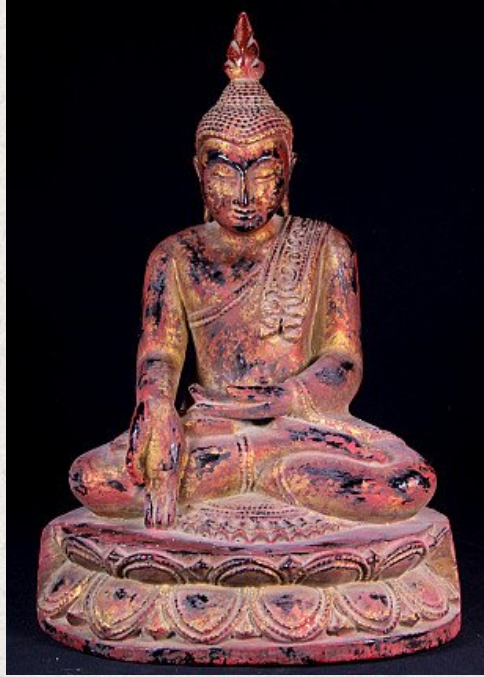

Old wooden Buddha statue

- Material : wood
- 38 cm high
- 25 cm wide and 21 cm deep
- Ava style
- Varada mudra
- Late 20th century
- Originating from Burma
- Nr. 2326-2

Asian art

Rielerweg 71-73

7416 ZB Deventer

The Netherlands

www.burmese-art.com

info@burmese-art.com

+31-6-22192241