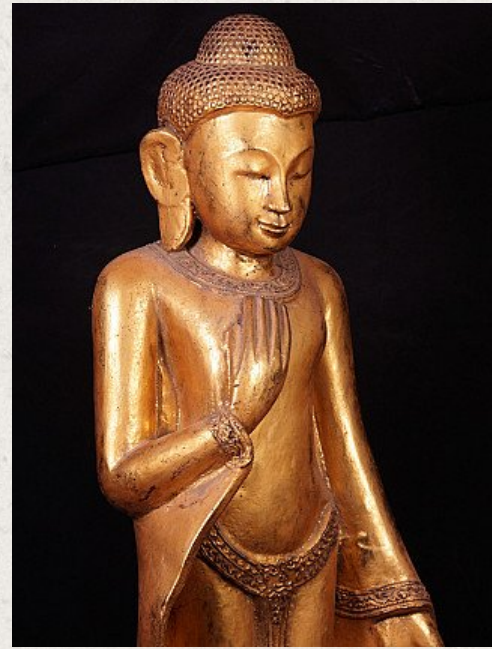

See on
website