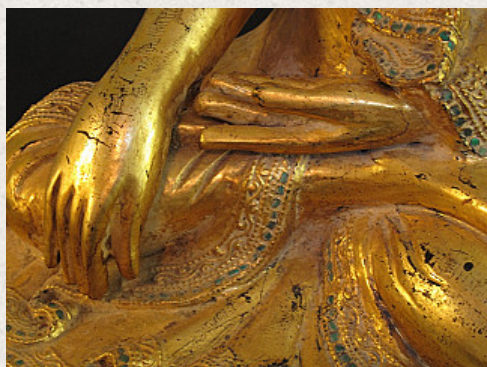

See on
website