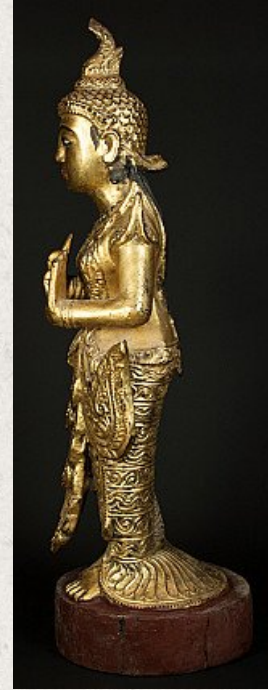

Antique Burmese Nat statue

- Material : wood
- 60 cm high
- 18 cm wide and 19 cm deep
- Gilded with 24 krt. gold
- 19th century
- Originating from Burma
- Nr: 2311-3
- Price : 580 euro

Asian art

Rielerweg 71-73

7416 ZB Deventer

The Netherlands

www.burmese-art.com

info@burmese-art.com

+31-6-22192241