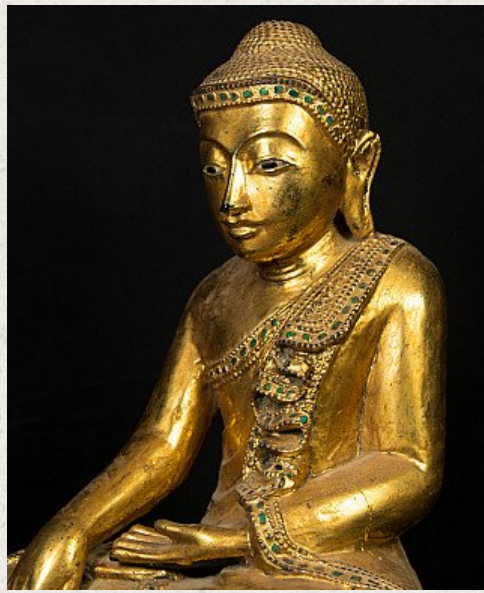

See on
website