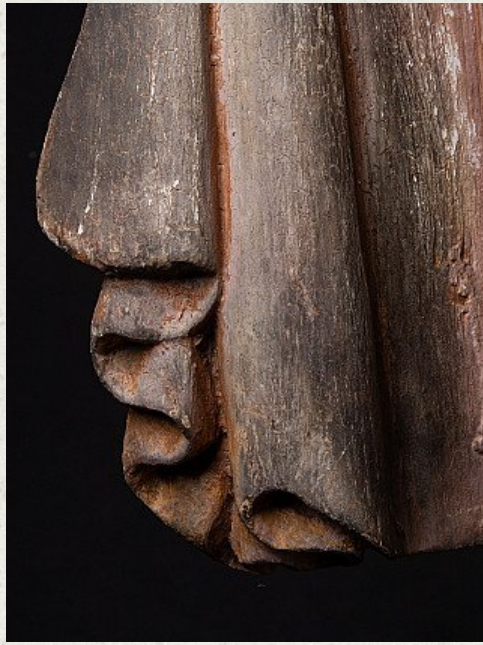

[See on website](#)