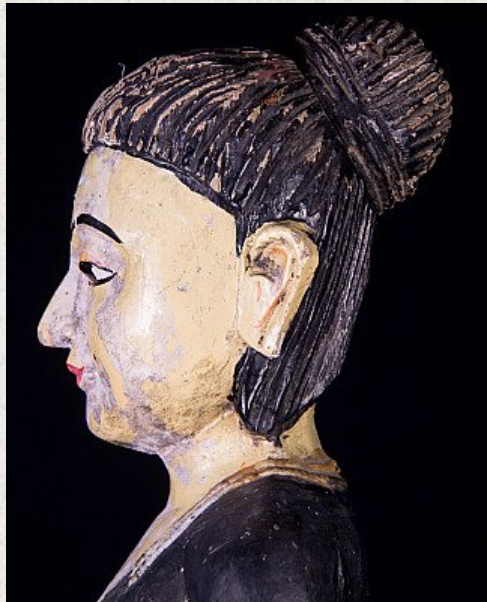

[See on website](#)