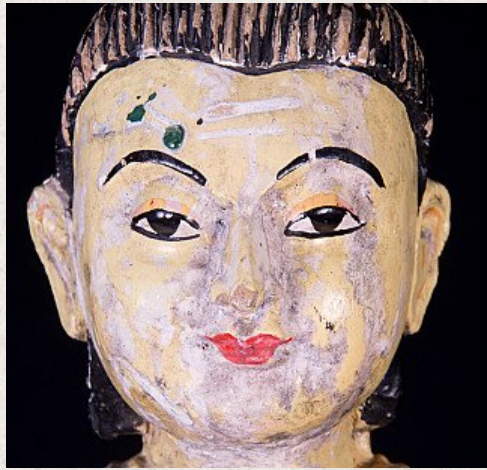

[See on website](#)