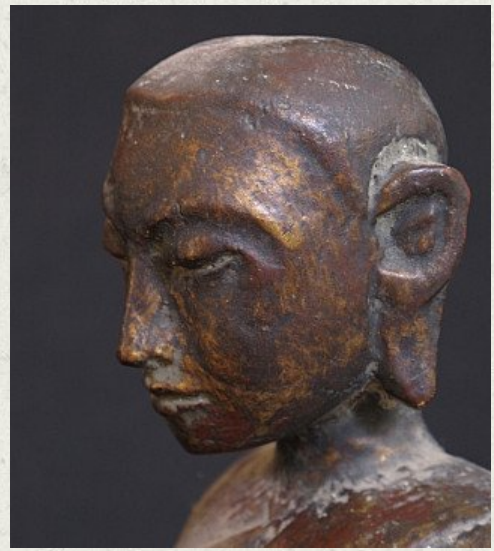

[See on website](#)