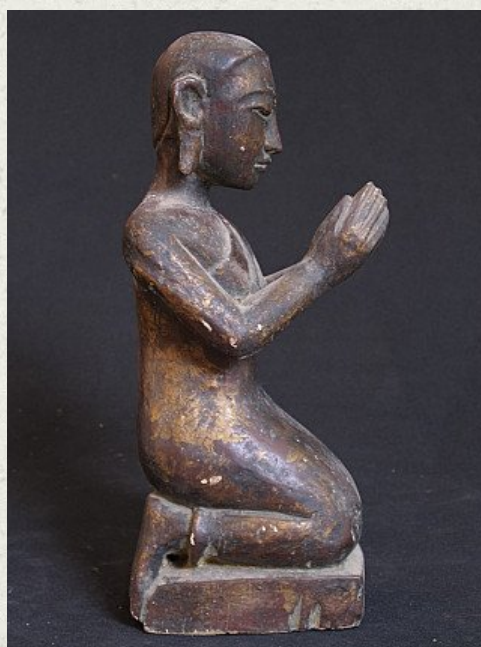

Old Burmese monk statue

- Material : wood
- 23 cm high
- Namaskara mudra
- Originating from Burma
- Nr: 2301-1

Asian art

Rielerweg 71-73

7416 ZB Deventer

The Netherlands

www.burmese-art.com

info@burmese-art.com

+31-6-22192241