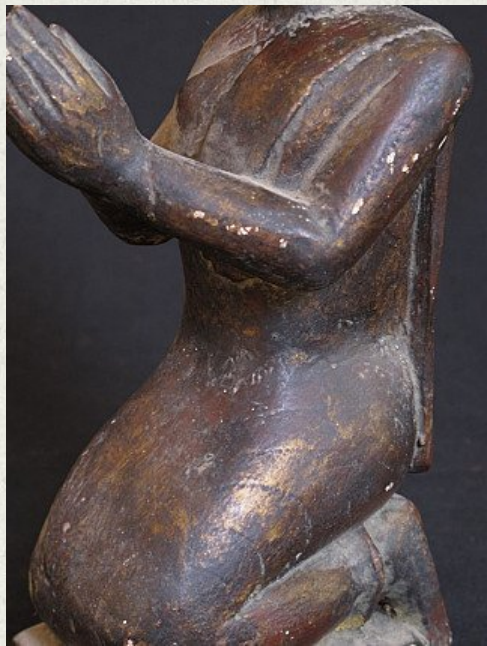

[See on website](#)