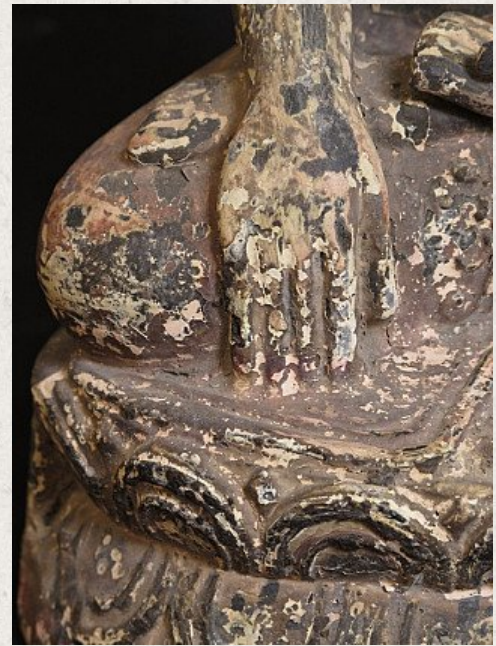

See on
website