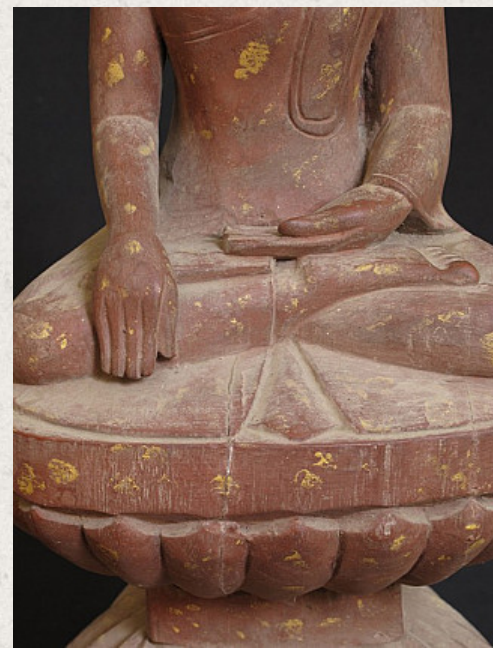

See on
website