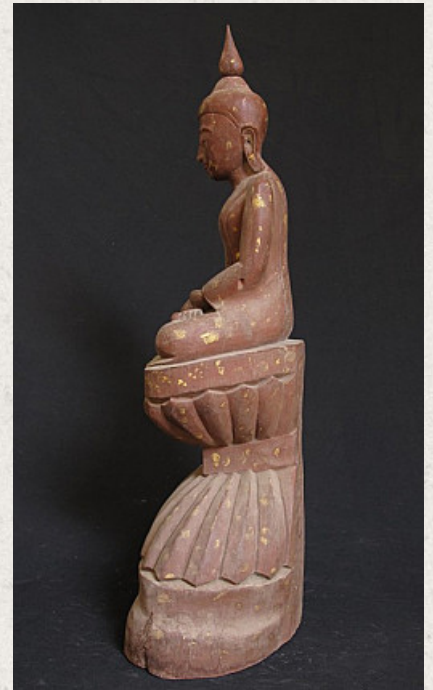

Old Shan Buddha

- Material : wood
- 52 cm high
- Shan (Tai Yai) style
- Bhumisparsha mudra
- Early 20th century
- Originating from Burma
- Nr: 2284-34

Asian art

Rielerweg 71-73

7416 ZB Deventer

The Netherlands

www.burmese-art.com

info@burmese-art.com

+31-6-22192241