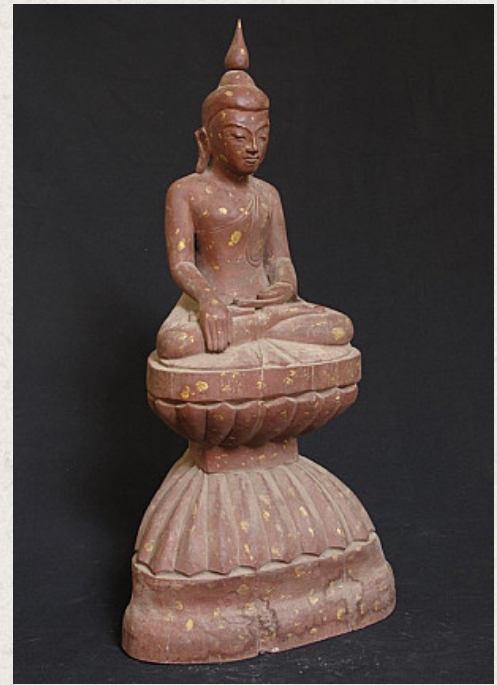

Old Shan Buddha

- Material : wood
- 52 cm high
- Shan (Tai Yai) style
- Bhumisparsha mudra
- Early 20th century
- Originating from Burma
- Nr: 2284-34

Asian art

Rielerweg 71-73

7416 ZB Deventer

The Netherlands

www.burmese-art.com

info@burmese-art.com

+31-6-22192241