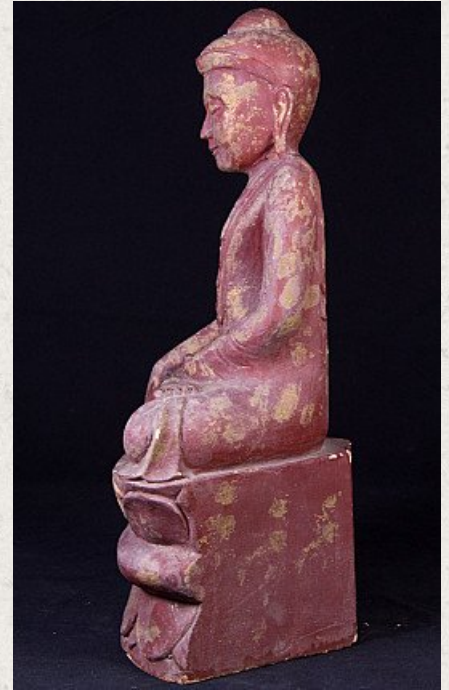

Old wooden Buddha statue

- Material : wood
- 36 cm high
- 20 cm wide and 13 cm deep
- Bhumisparsha mudra
- Middle - late 20th century
- Originating from Burma
- Nr: 2284-3

Asian art

Rielerweg 71-73

7416 ZB Deventer

The Netherlands

www.burmese-art.com

info@burmese-art.com

+31-6-22192241