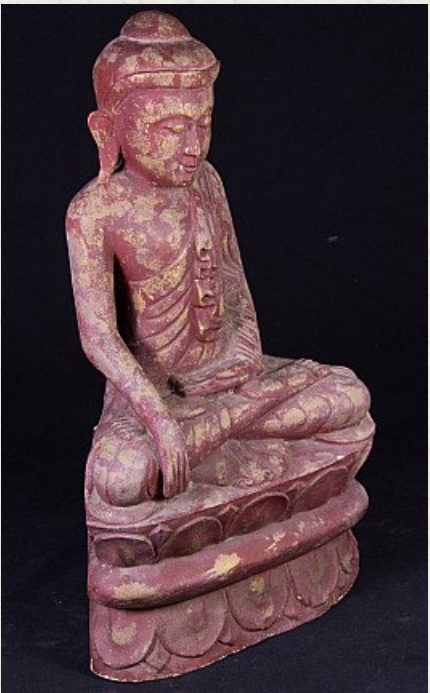

See on website