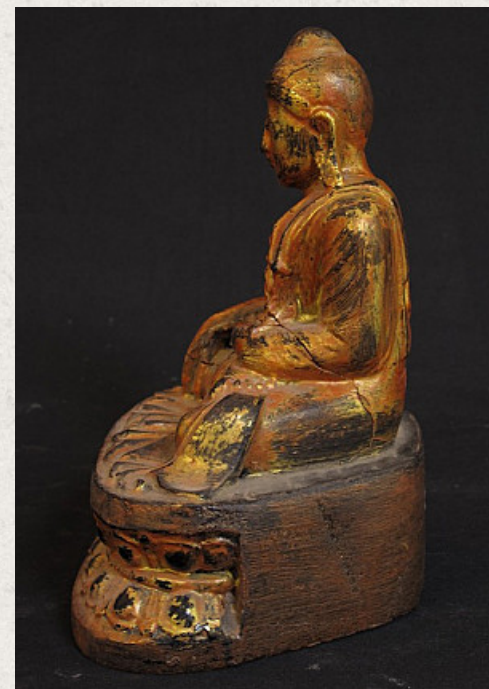

Antique wooden Buddha

- Material : wood
- 20 cm high
- Mandalay style
- Bhumisparsha mudra
- 19th century
- Originating from Burma
- Nr: 2284-23

Asian art

Rielerweg 71-73

7416 ZB Deventer

The Netherlands

www.burmese-art.com

info@burmese-art.com

+31-6-22192241