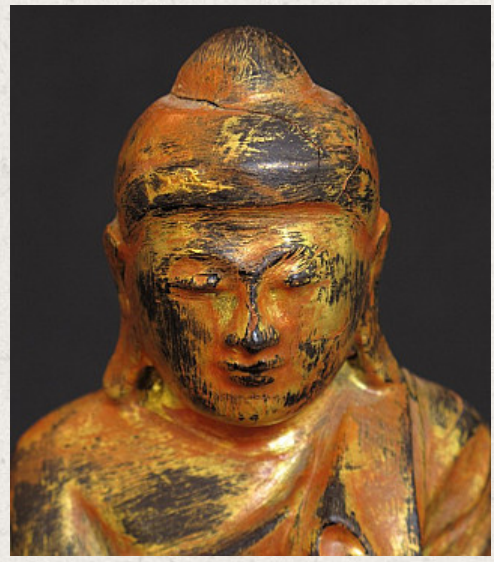

See on website