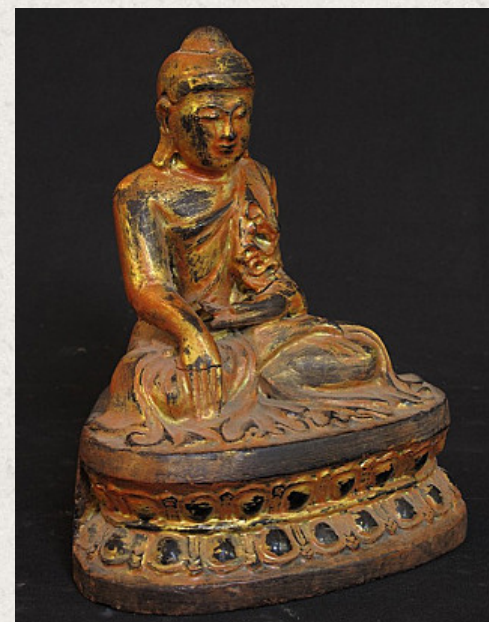

Antique wooden Buddha

- Material : wood
- 20 cm high
- Mandalay style
- Bhumisparsha mudra
- 19th century
- Originating from Burma
- Nr: 2284-23

Asian art

Rielerweg 71-73

7416 ZB Deventer

The Netherlands

www.burmese-art.com

info@burmese-art.com

+31-6-22192241