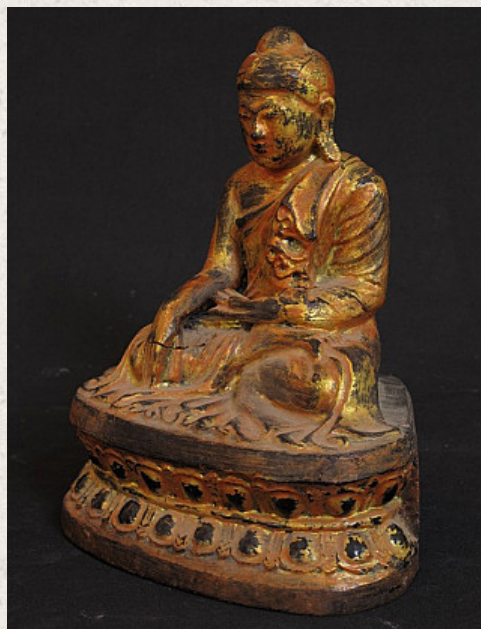

Antique wooden Buddha

- Material : wood
- 20 cm high
- Mandalay style
- Bhumisparsha mudra
- 19th century
- Originating from Burma
- Nr: 2284-23

Asian art

Rielerweg 71-73

7416 ZB Deventer

The Netherlands

www.burmese-art.com

info@burmese-art.com

+31-6-22192241