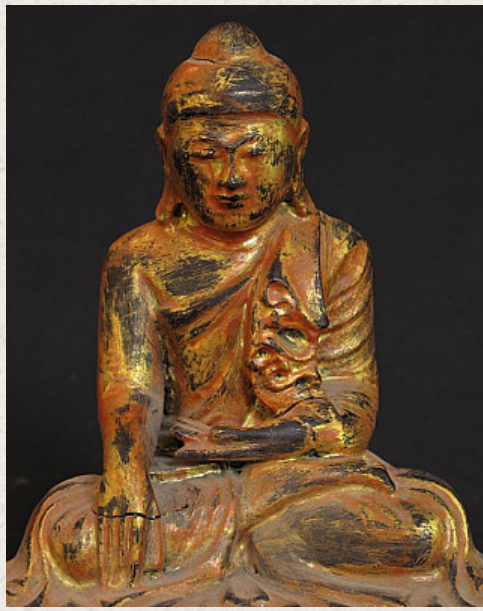

See on website