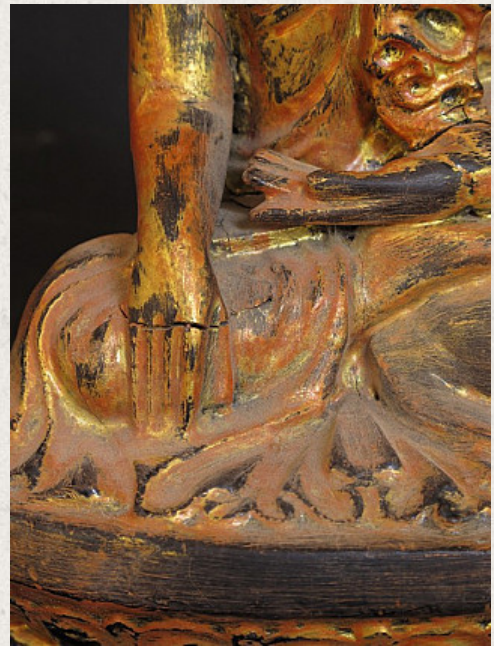

See on website