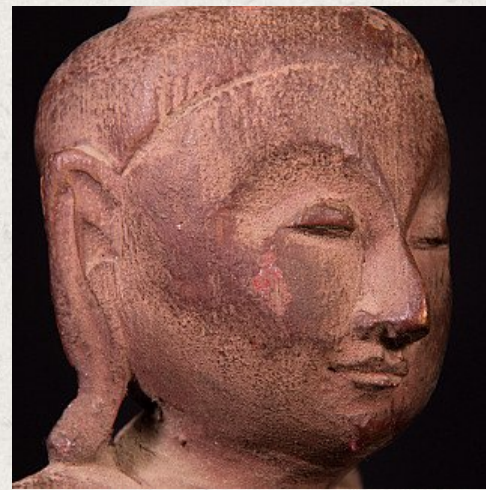

See on
website