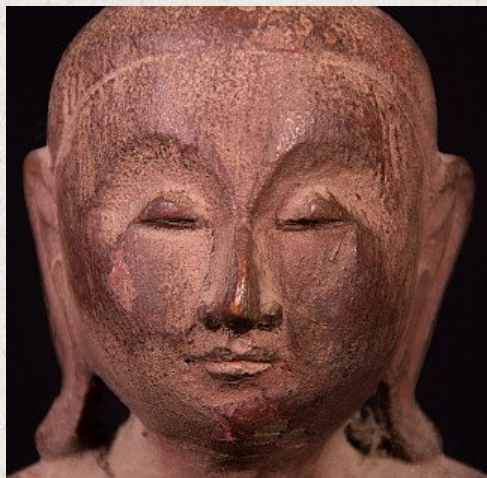

See on
website