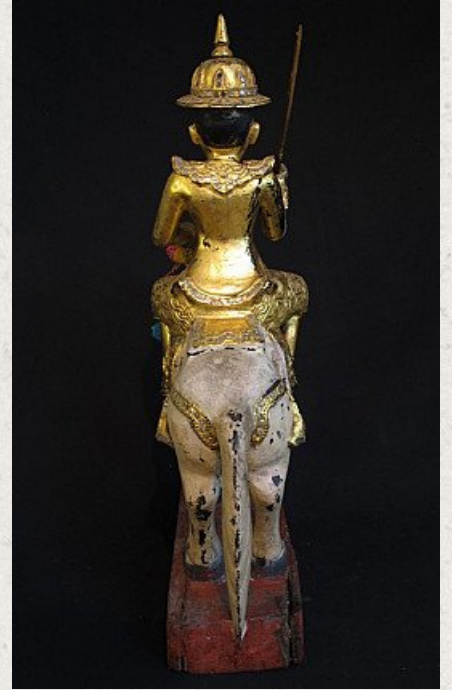

Antique Burmese Spirit - Nat

- Material : wood
- 65 cm high
- Base is 35 x 14 cm
- 19th century
- Goldplated with 24 krt gold
- With porcelain eyes
- Originating from Burma
- Nr. 2280-3

Asian art

Rielerweg 71-73

7416 ZB Deventer

The Netherlands

www.burmese-art.com

info@burmese-art.com

+31-6-22192241