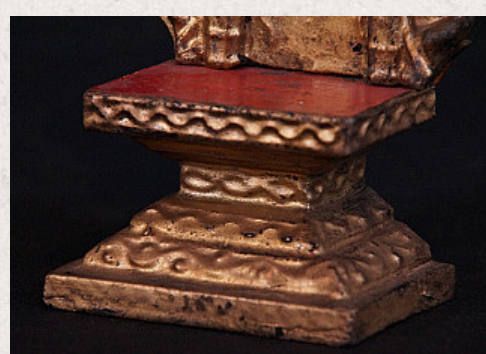

See on
website