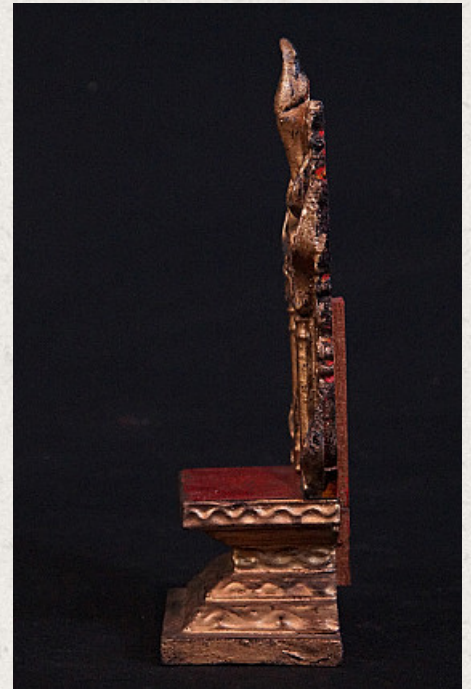

Antique Burmese throne

- Material : wood
- 22 cm high
- 10 cm wide
- Goldplated with 24 krt. gold
- Mandalay style
- 19th century - Mandalay period
- Originating from Burma
- Nr. 2279-1

Asian art

Rielerweg 71-73

7416 ZB Deventer

The Netherlands

www.burmese-art.com

info@burmese-art.com

+31-6-22192241