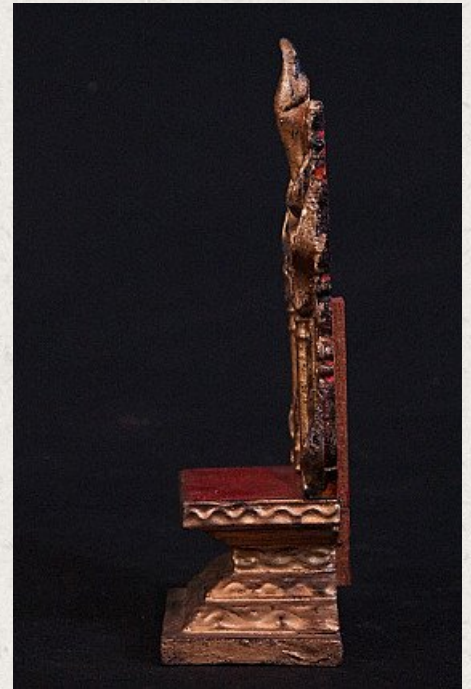

Antique Burmese throne

- Material : wood
- 22 cm high
- 10 cm wide
- Goldplated with 24 krt. gold
- Mandalay style
- 19th century - Mandalay period
- Originating from Burma
- Nr. 2279-1

Asian art

Rielerweg 71-73

7416 ZB Deventer

The Netherlands

www.burmese-art.com

info@burmese-art.com

+31-6-22192241