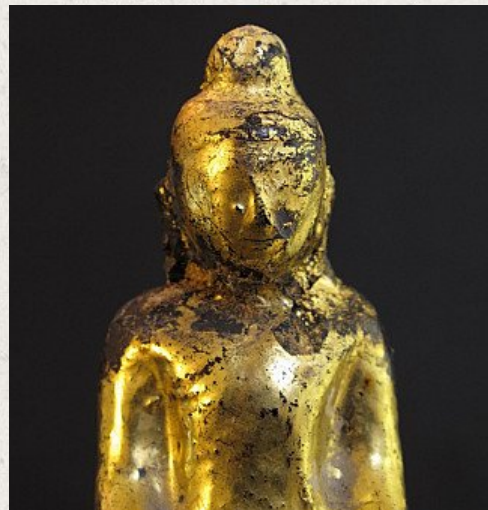

[See on website](#)