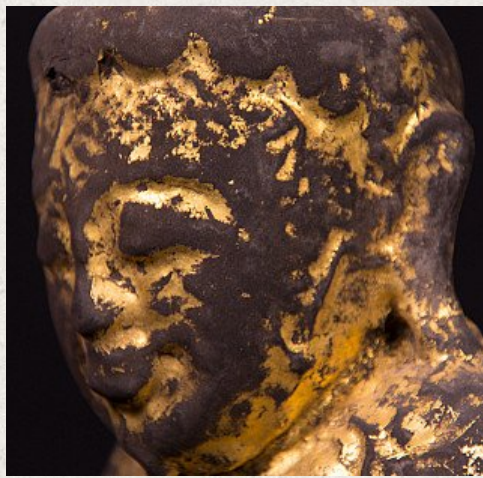

[See on website](#)