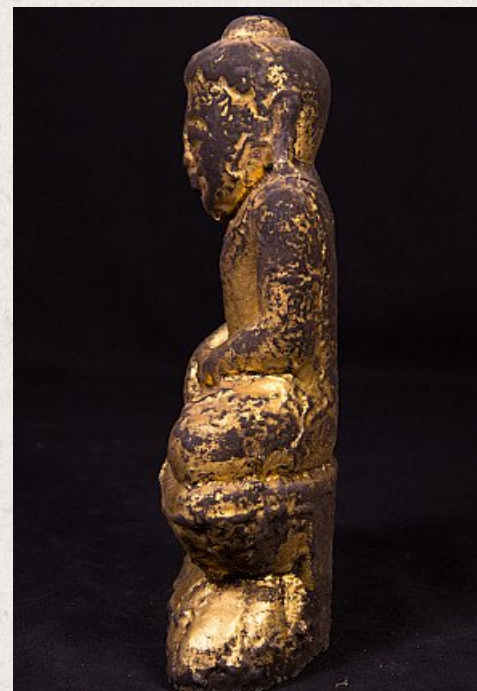

Antique solid lacquerware Buddha statue

- Material : lacquerware
- 25,5 cm high
- 13 cm wide and 7 cm deep
- Gilded with 24 krt. gold
- Shan (Tai Yai) style
- Bhumisparsha mudra
- 19th century
- Originating from Burma
- Nr: 2277-2

Asian art

Rielerweg 71-73

7416 ZB Deventer

The Netherlands

www.burmese-art.com

info@burmese-art.com

+31-6-22192241