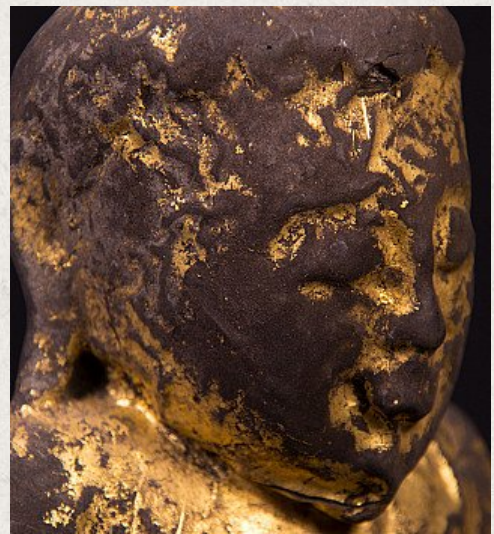

[See on website](#)