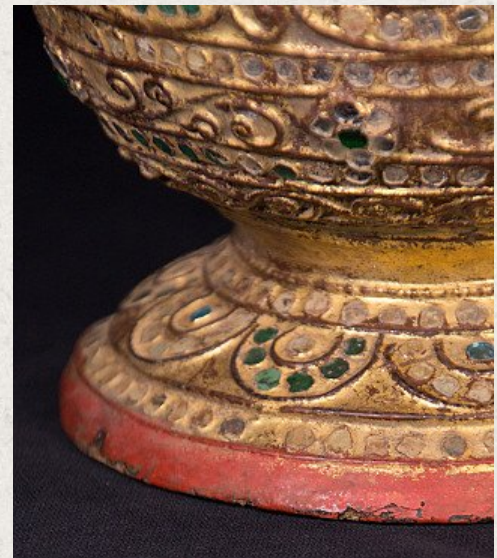

Antique Burmese Vase

- Material : wood
- 22,5 cm high
- 15 cm diameter
- Gilded with 24 krt. gold
- Mandalay style
- 19th century
- Was probably used in a temple or monastery to keep flowers
- Originating from Burma
- Nr: 2276

Asian art

Rielerweg 71-73

7416 ZB Deventer

The Netherlands

www.burmese-art.com

info@burmese-art.com

+31-6-22192241