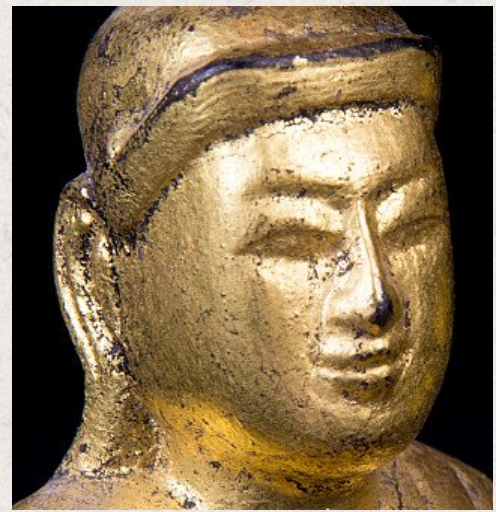

See on
website