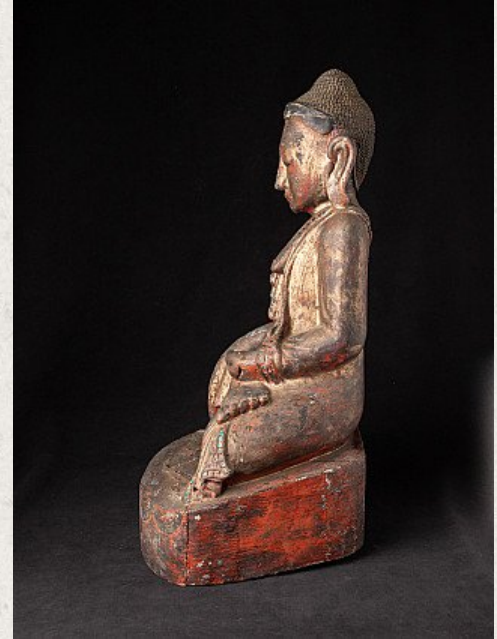

Antique Mandalay Buddha statue

- Material : wood
- 58,5 cm high
- 37 cm wide and 27,5 cm deep
- With traces of the original gilding
- Mandalay style
- Bhumisparsha mudra
- Late 19th century
- Originating from Burma
- Nr: 2273-4

Asian art

Rielerweg 71-73

7416 ZB Deventer

The Netherlands

www.burmese-art.com

info@burmese-art.com

+31-6-22192241