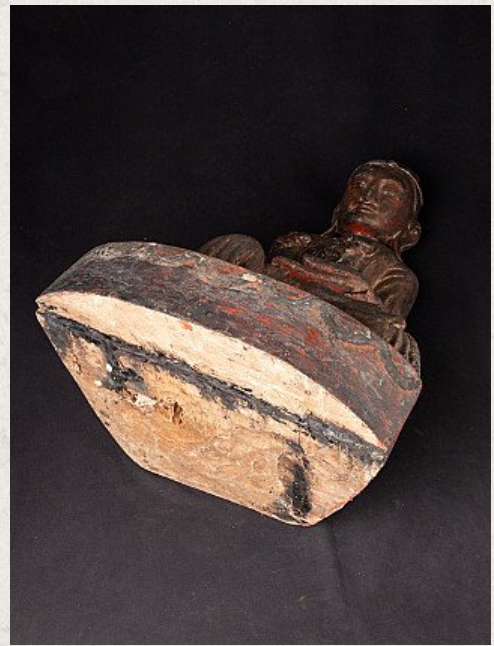

[See on website](#)