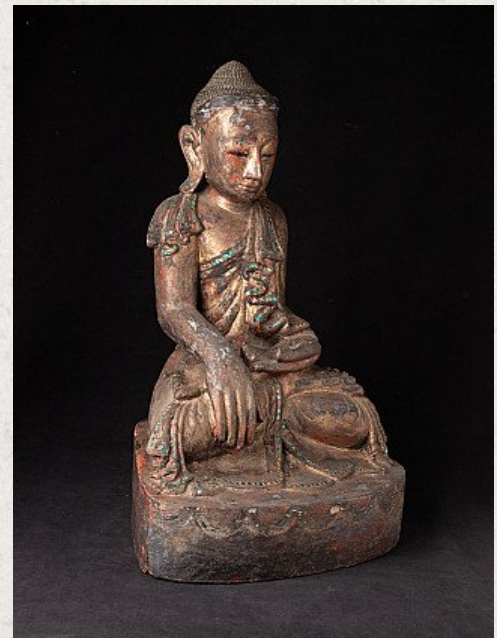

Antique Mandalay Buddha statue

- Material : wood
- 58,5 cm high
- 37 cm wide and 27,5 cm deep
- With traces of the original gilding
- Mandalay style
- Bhumisparsha mudra
- Late 19th century
- Originating from Burma
- Nr: 2273-4

Asian art

Rielerweg 71-73

7416 ZB Deventer

The Netherlands

www.burmese-art.com

info@burmese-art.com

+31-6-22192241