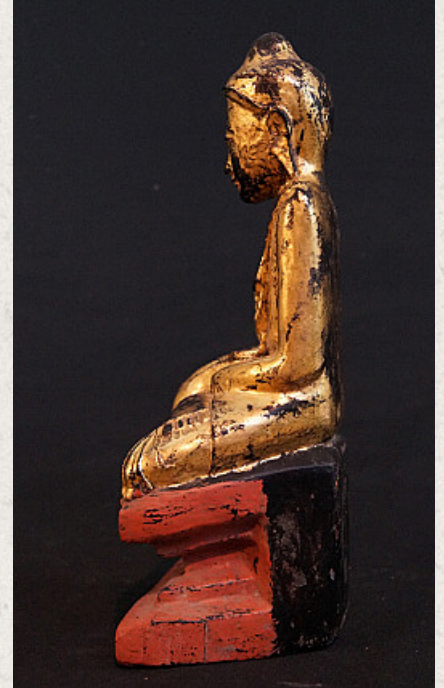

Antique Burmese Buddha

- Material : wood
- 29,5 cm high
- 14 cm wide
- Goldplated with 24 krt. gold
- Shan (Tai Yai) style
- Bhumisparsha mudra
- 19th century
- Originating from Burma
- Nr: 2272-8

Asian art

Rielerweg 71-73

7416 ZB Deventer

The Netherlands

www.burmese-art.com

info@burmese-art.com

+31-6-22192241