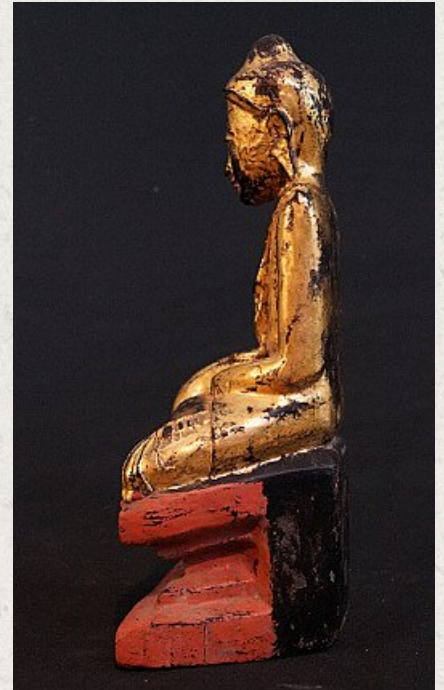

Antique Burmese Buddha

- Material : wood
- 29,5 cm high
- 14 cm wide
- Goldplated with 24 krt. gold
- Shan (Tai Yai) style
- Bhumisparsha mudra
- 19th century
- Originating from Burma
- Nr: 2272-8

Asian art

Rielerweg 71-73

7416 ZB Deventer

The Netherlands

www.burmese-art.com

info@burmese-art.com

+31-6-22192241