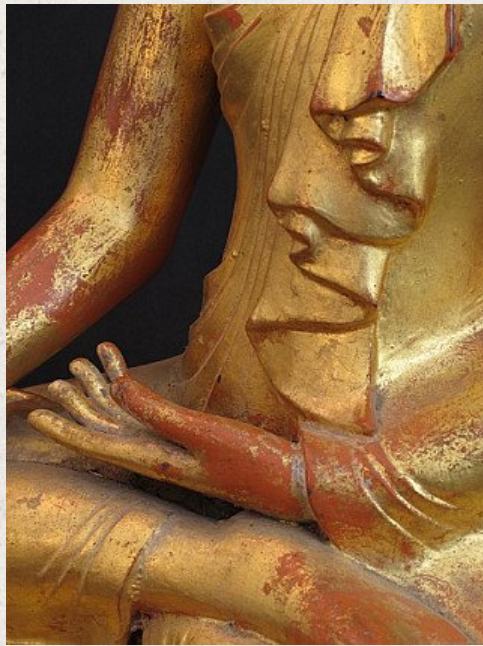

[See on website](#)