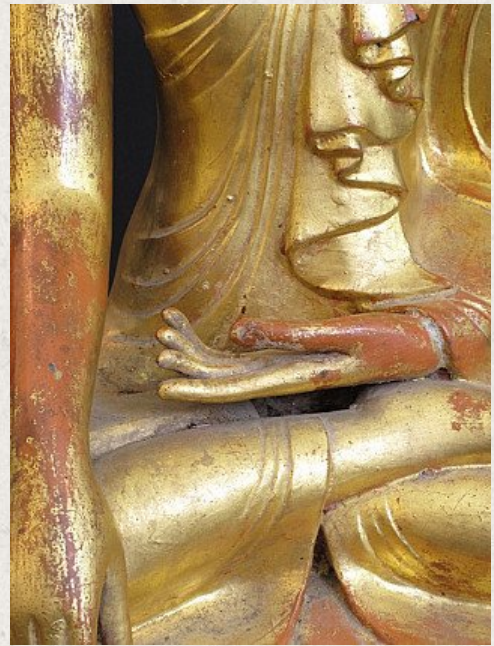

[See on website](#)