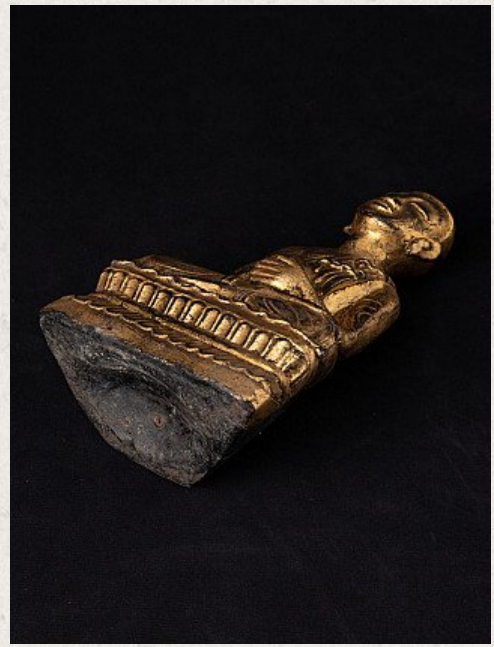

See on
website