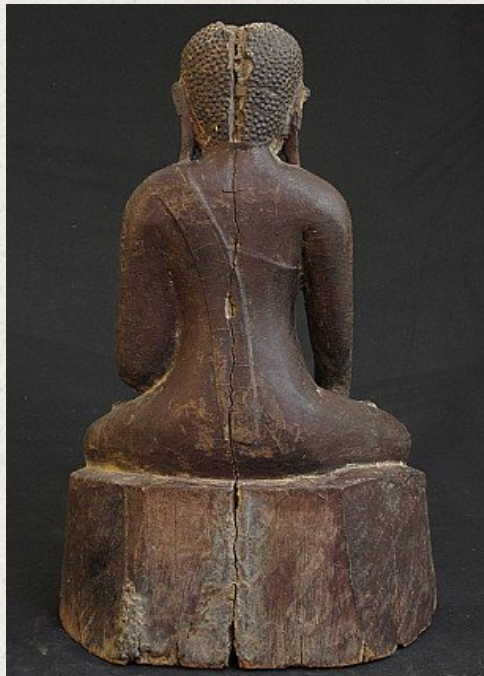

Antique Burmese Buddha

- Material : wood
- 39,5 cm high
- Ava style
- Bhumisparsha mudra
- 18th century
- Originating from Burma
- Nr: 2272-17

Asian art

Rielerweg 71-73

7416 ZB Deventer

The Netherlands

www.burmese-art.com

info@burmese-art.com

+31-6-22192241