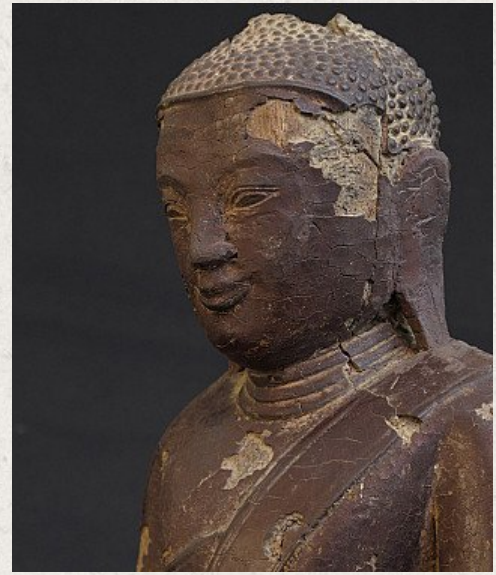

[See on website](#)