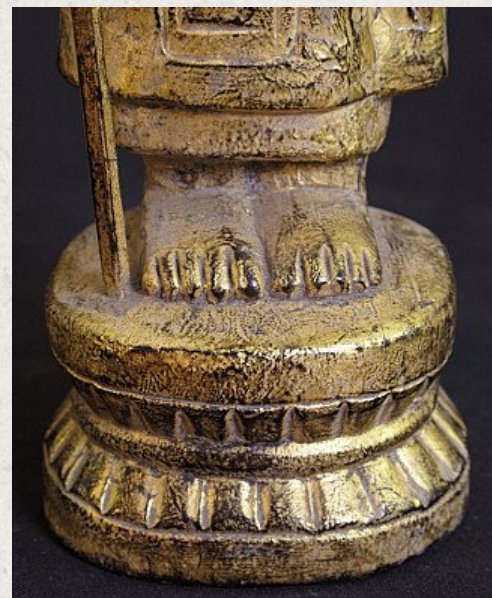

[See on website](#)