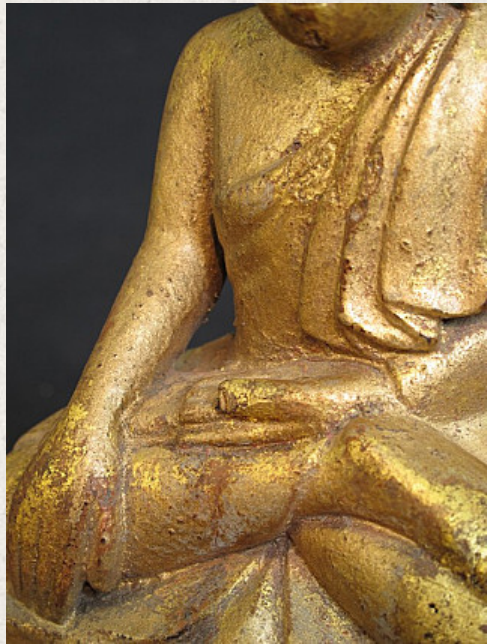

[See on website](#)