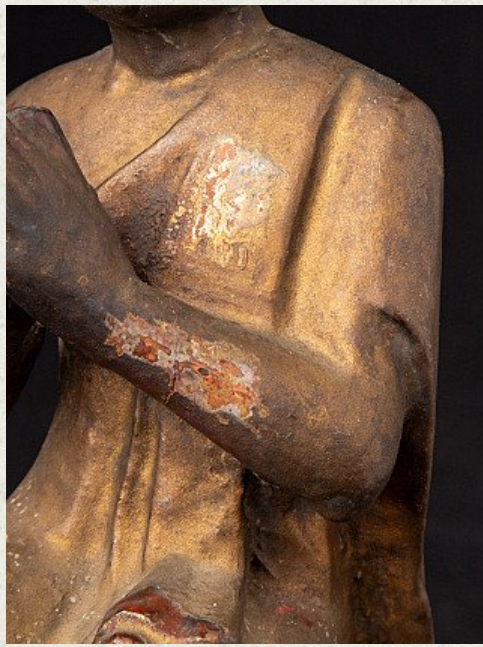

[See on website](#)