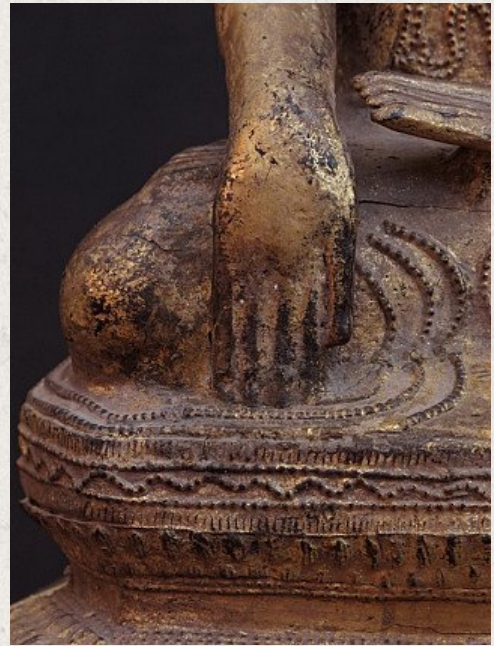

[See on website](#)