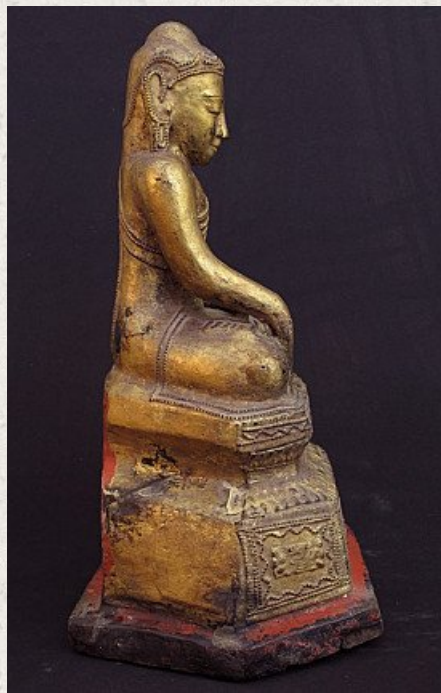

Antique lacquerware Buddha

- Material : lacquerware
- 41 cm high
- With Burmese inscription
- Bhumisparsha mudra
- 18th century
- Goldplated with 24 krt. gold
- Originating from Burma
- Nr. 2261-8

Asian art

Rielerweg 71-73

7416 ZB Deventer

The Netherlands

www.burmese-art.com

info@burmese-art.com

+31-6-22192241