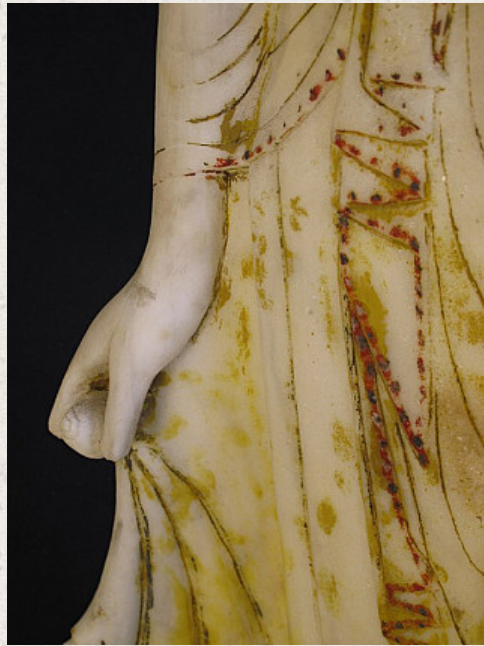

See on
website