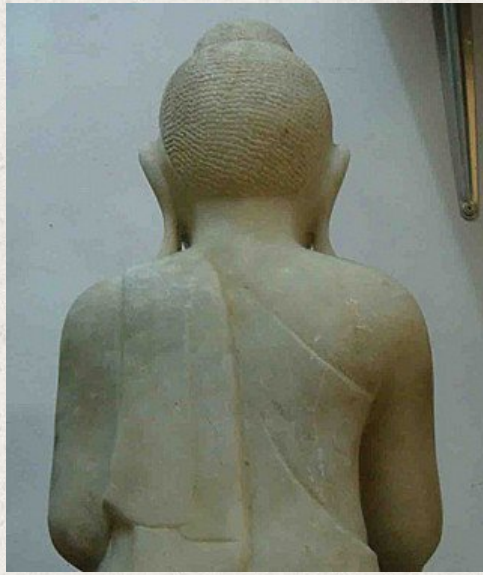

[See on website](#)