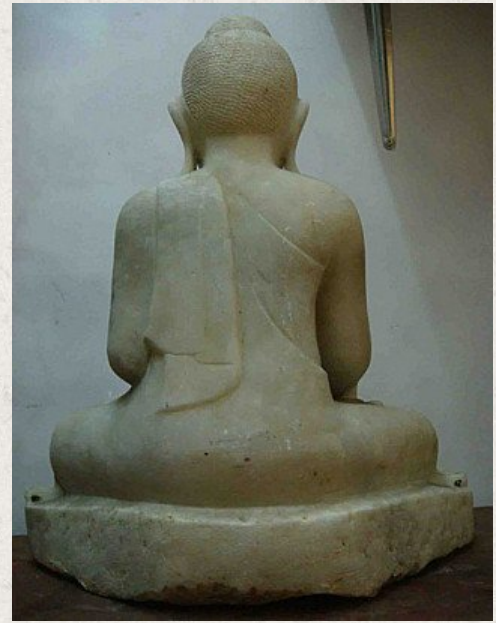

Antique sitting Buddha

- Material : marble
- 62 cm high
- Mandalay style
- Bhumisparsha mudra
- 19th century
- Originating from Burma
- Nr: 2261-5

Asian art

Rielerweg 71-73

7416 ZB Deventer

The Netherlands

www.burmese-art.com

info@burmese-art.com

+31-6-22192241