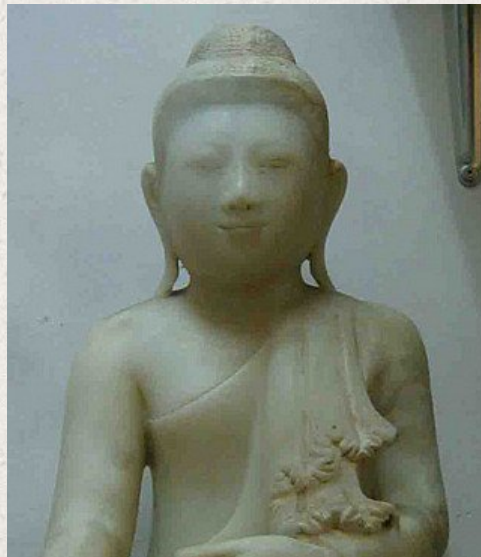

Antique sitting Buddha

- Material : marble
- 62 cm high
- Mandalay style
- Bhumisparsha mudra
- 19th century
- Originating from Burma
- Nr: 2261-5

Asian art

Rielerweg 71-73

7416 ZB Deventer

The Netherlands

www.burmese-art.com

info@burmese-art.com

+31-6-22192241