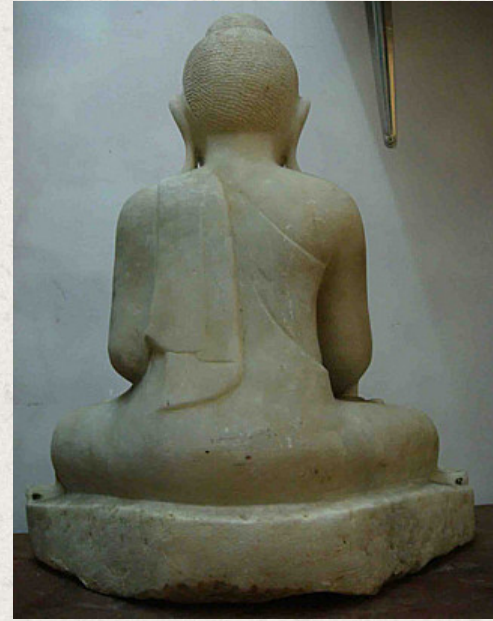

Antique sitting Buddha

- Material : marble
- 62 cm high
- Mandalay style
- Bhumisparsha mudra
- 19th century
- Originating from Burma
- Nr: 2261-5

Asian art

Rielerweg 71-73

7416 ZB Deventer

The Netherlands

www.burmese-art.com

info@burmese-art.com

+31-6-22192241