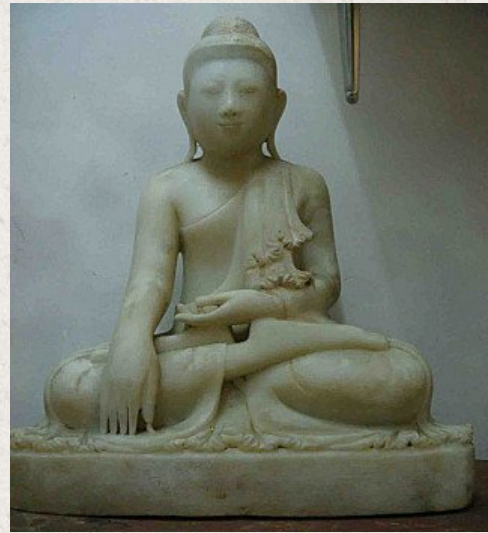

Antique sitting Buddha

- Material : marble
- 62 cm high
- Mandalay style
- Bhumisparsha mudra
- 19th century
- Originating from Burma
- Nr: 2261-5

Asian art

Rielerweg 71-73

7416 ZB Deventer

The Netherlands

www.burmese-art.com

info@burmese-art.com

+31-6-22192241