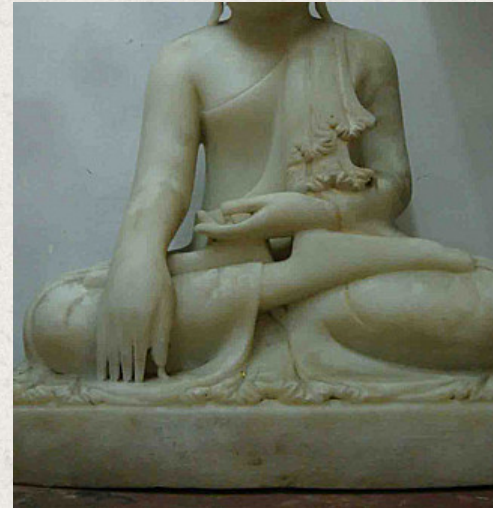

Antique sitting Buddha

- Material : marble
- 62 cm high
- Mandalay style
- Bhumisparsha mudra
- 19th century
- Originating from Burma
- Nr: 2261-5

Asian art

Rielerweg 71-73

7416 ZB Deventer

The Netherlands

www.burmese-art.com

info@burmese-art.com

+31-6-22192241