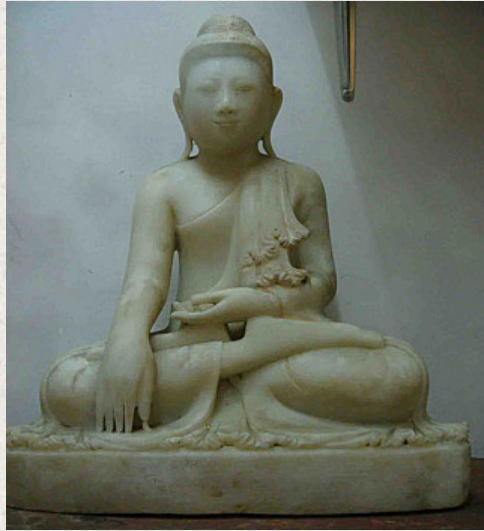

Antique sitting Buddha

- Material : marble
- 62 cm high
- Mandalay style
- Bhumisparsha mudra
- 19th century
- Originating from Burma
- Nr: 2261-5

Asian art

Rielerweg 71-73

7416 ZB Deventer

The Netherlands

www.burmese-art.com

info@burmese-art.com

+31-6-22192241