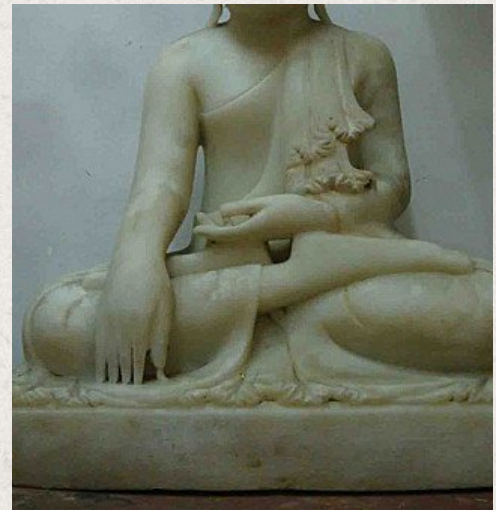

Antique sitting Buddha

- Material : marble
- 62 cm high
- Mandalay style
- Bhumisparsha mudra
- 19th century
- Originating from Burma
- Nr: 2261-5

Asian art

Rielerweg 71-73

7416 ZB Deventer

The Netherlands

www.burmese-art.com

info@burmese-art.com

+31-6-22192241