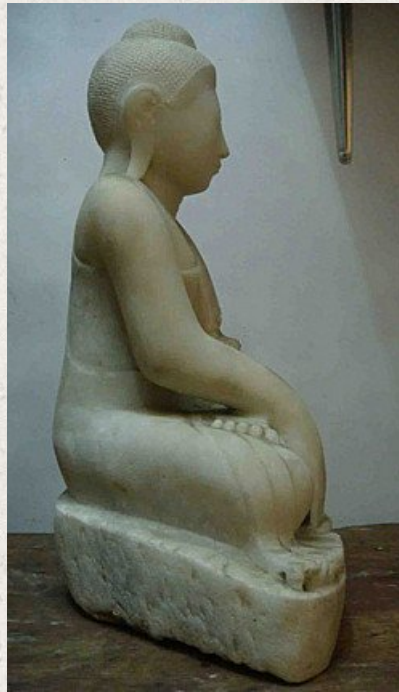

Antique sitting Buddha

- Material : marble
- 62 cm high
- Mandalay style
- Bhumisparsha mudra
- 19th century
- Originating from Burma
- Nr: 2261-5

Asian art

Rielerweg 71-73

7416 ZB Deventer

The Netherlands

www.burmese-art.com

info@burmese-art.com

+31-6-22192241