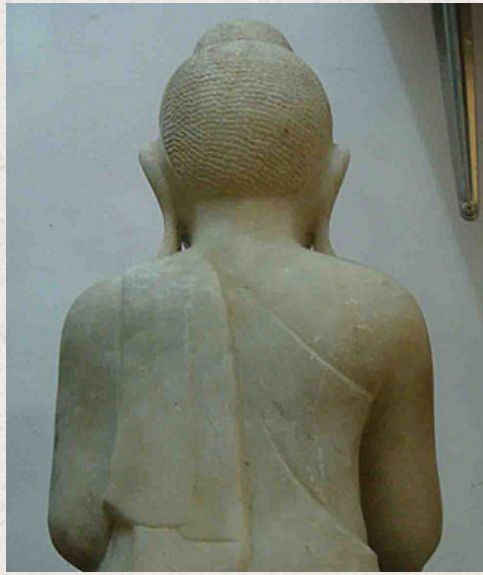

See on
website