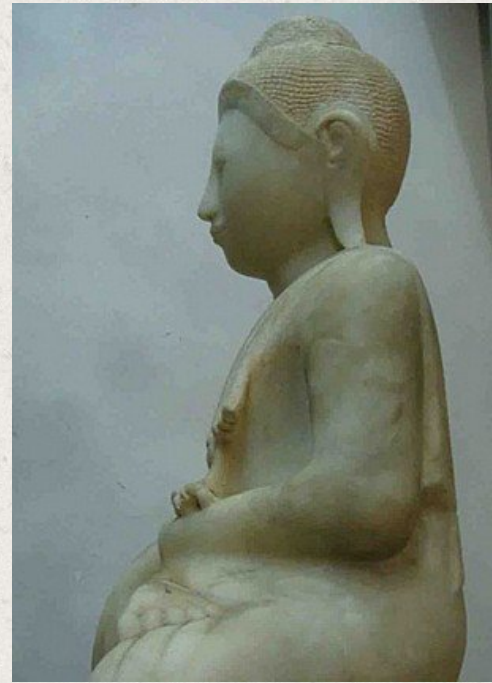

[See on website](#)