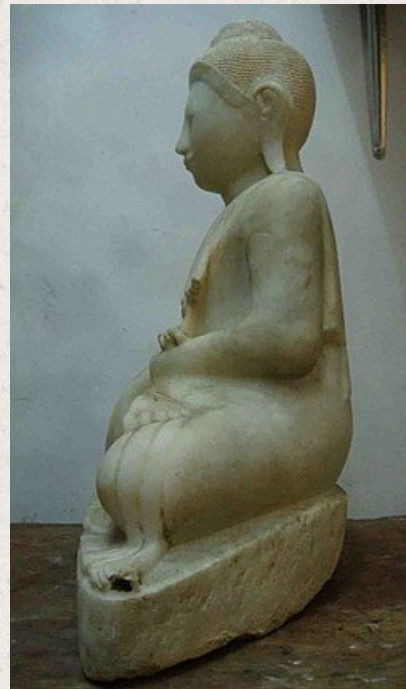

Antique sitting Buddha

- Material : marble
- 62 cm high
- Mandalay style
- Bhumisparsha mudra
- 19th century
- Originating from Burma
- Nr: 2261-5

Asian art

Rielerweg 71-73

7416 ZB Deventer

The Netherlands

www.burmese-art.com

info@burmese-art.com

+31-6-22192241