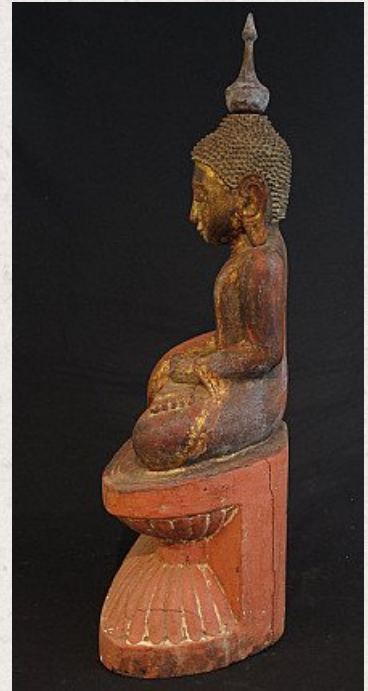

Antique Burmese Buddha

- Material : wood
- 84 cm high
- Ava style
- Bhumisparsha mudra
- 19th century
- With porcelain eyes
- It has few remains of 24 krt. gold
- With Burmese inscription in back
- Originating from Burma
- Nr: 2257

Asian art

Rielerweg 71-73

7416 ZB Deventer

The Netherlands

www.burmese-art.com

info@burmese-art.com

+31-6-22192241