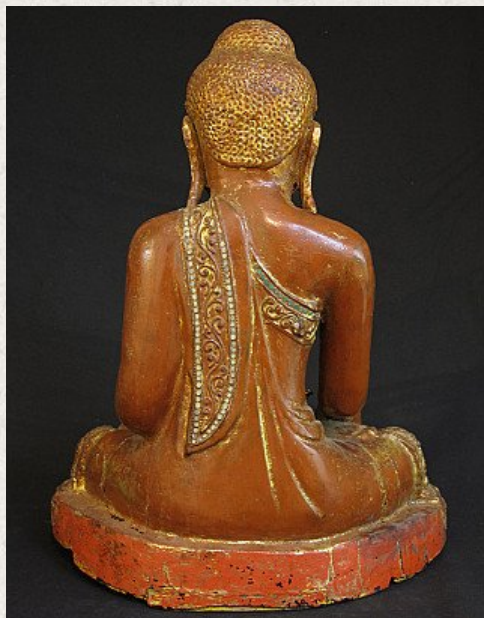

Antique Mandalay Buddha

- Material : wood
- 46 cm high
- Eyes of porcelain
- Mandalay style
- Bhumisparsha mudra
- Early 19th century
- Originating from Burma
- Nr. 2253-3

Asian art

Rielerweg 71-73

7416 ZB Deventer

The Netherlands

www.burmese-art.com

info@burmese-art.com

+31-6-22192241