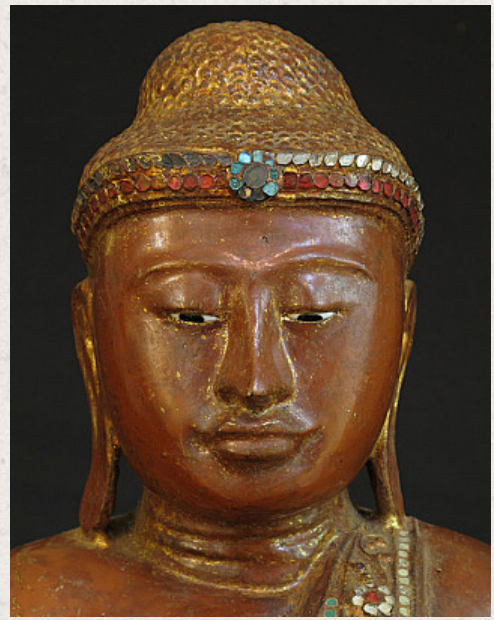

See on
website