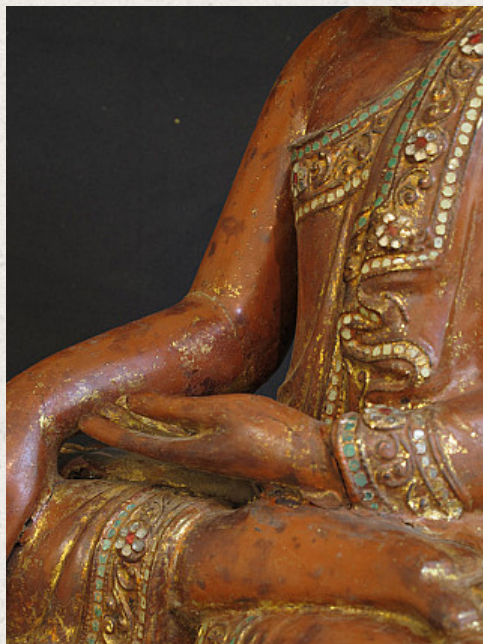

See on
website