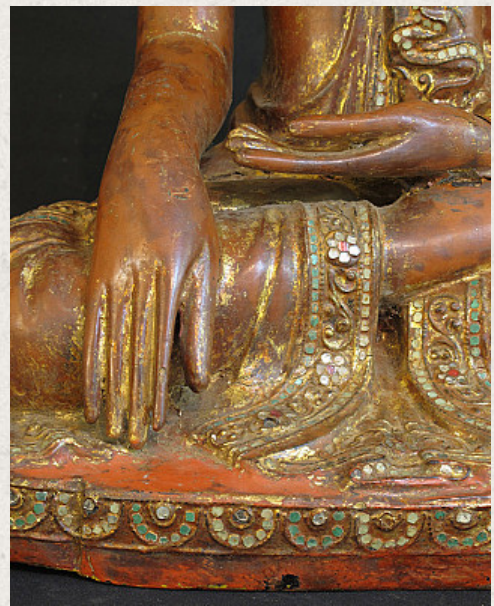

See on
website