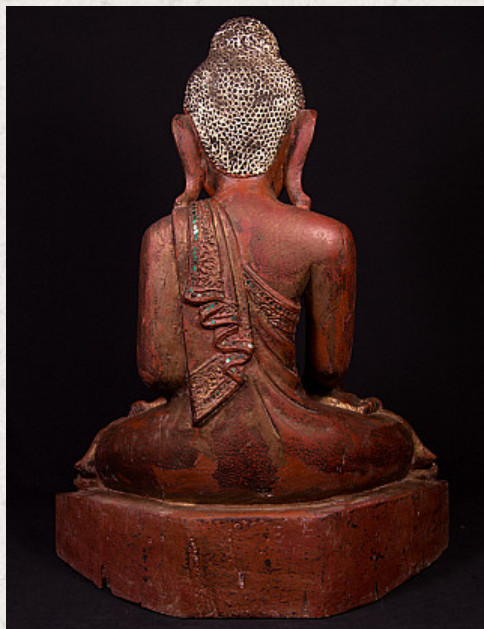

Old wooden Mandalay Buddha statue

- Material : wood
- 64 cm high
- 50 cm wide and 28 cm deep
- With traces of original 24 krt. gildings
- Mandalay style
- Bhumisparsha mudra
- Early 20th century
- Originating from Burma
- Nr: 2252

Asian art

Rielerweg 71-73

7416 ZB Deventer

The Netherlands

www.burmese-art.com

info@burmese-art.com

+31-6-22192241