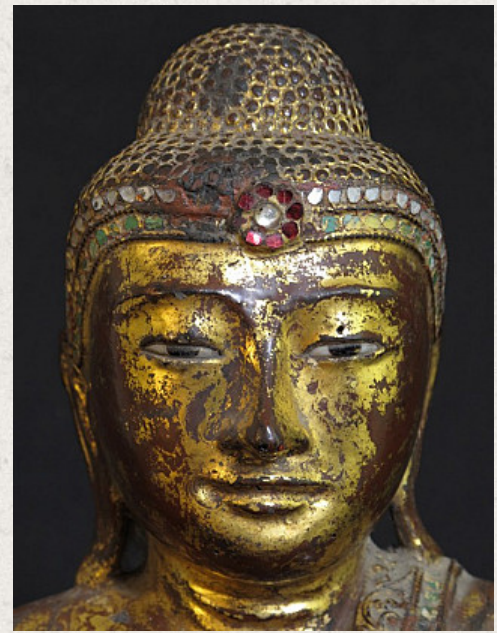

See on
website