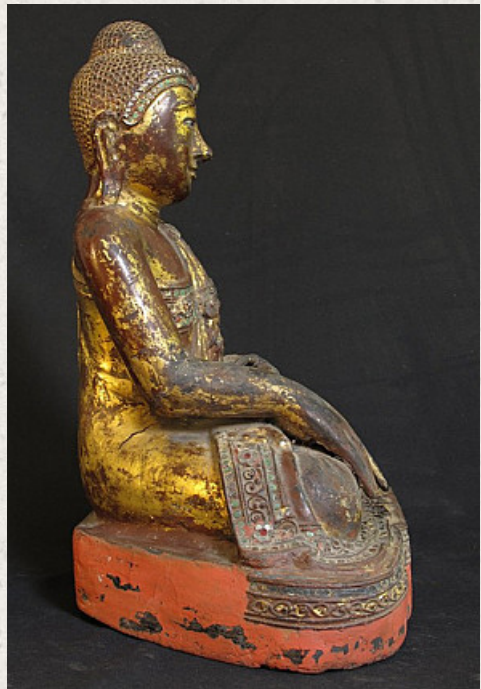

Antique sitting Buddha

- Material : wood
- 37 cm high
- With porcelain eyes
- Mandalay style
- Bhumisparsha mudra
- 19th century
- Partly goldplated
- Originating from Burma
- Nr: 2247-1

Asian art

Rielerweg 71-73

7416 ZB Deventer

The Netherlands

www.burmese-art.com

info@burmese-art.com

+31-6-22192241