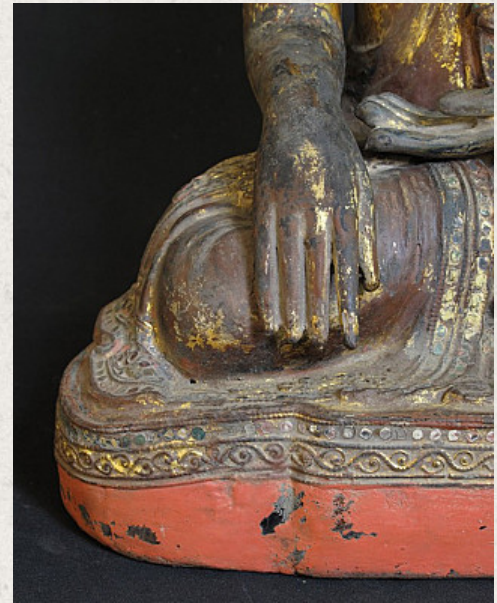

See on
website